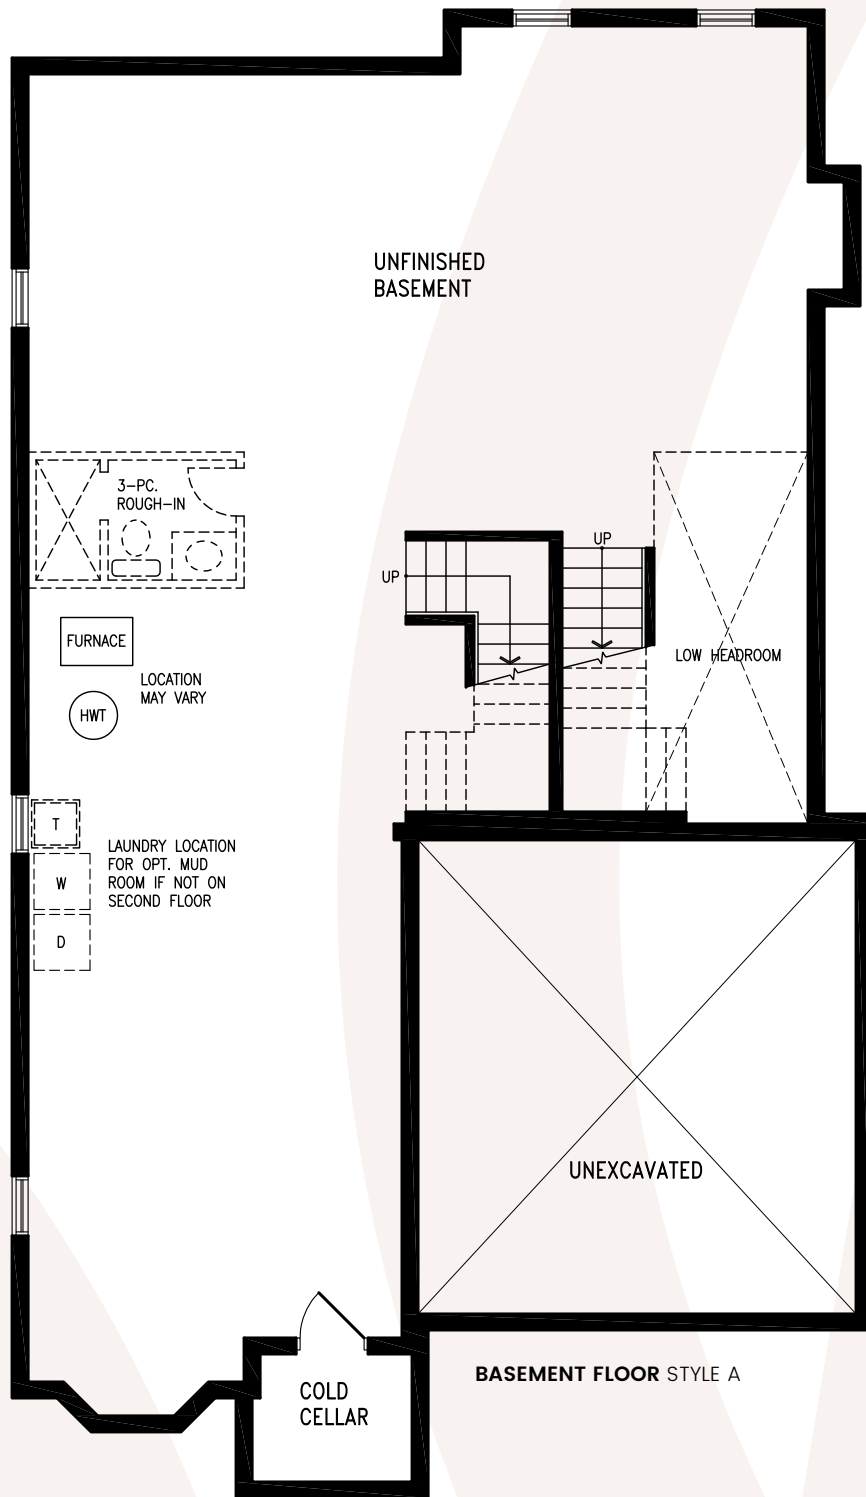

# SMYTHE

STYLE A | 3,110 SQ FT

# SMYTHE

STYLE A | 3,110 SQ FT

OPT. SECOND FLOOR LAUNDRY  
STYLE A

# SMYTHE

STYLE B | 3,102 SQ FT