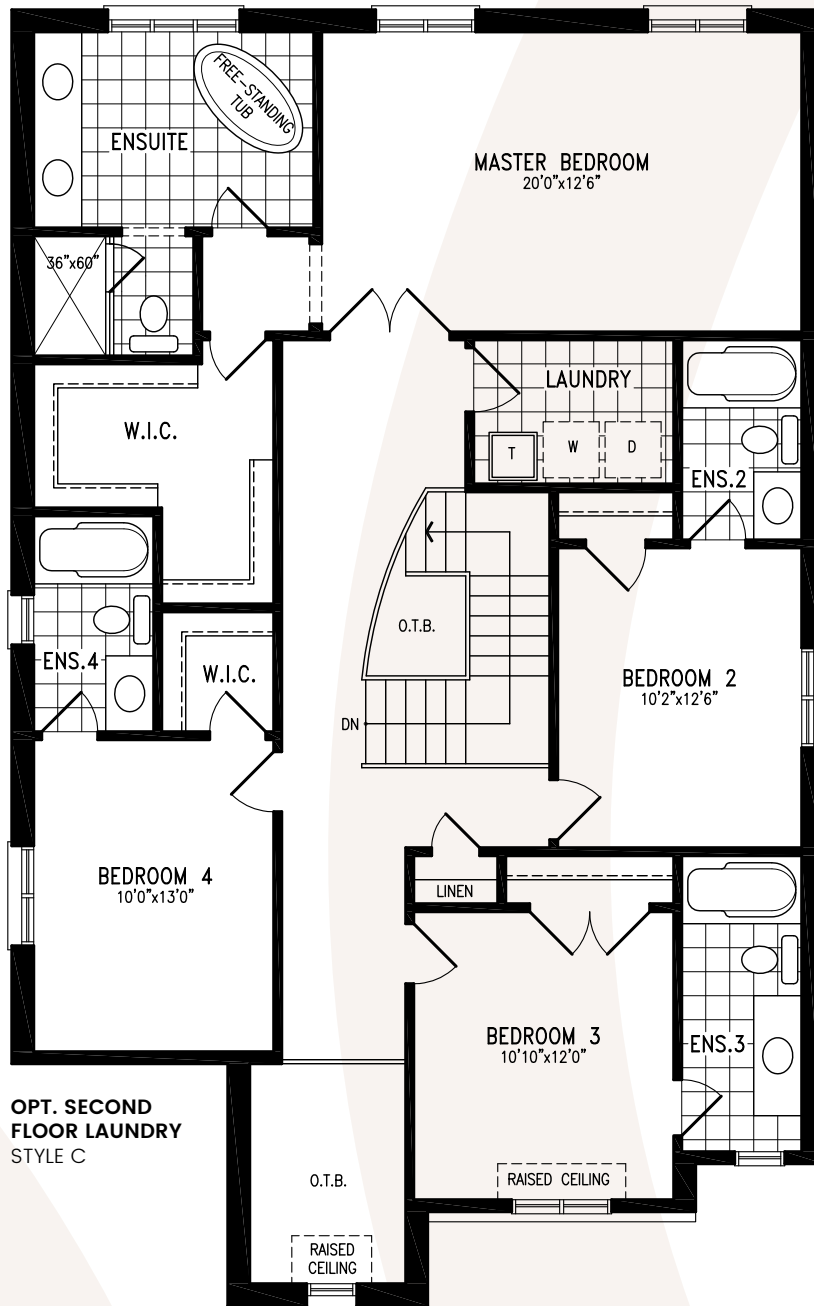

SMYTHE

STYLE C | 3,102 SQ FT

OPT. SECOND FLOOR LAUNDRY
STYLE C