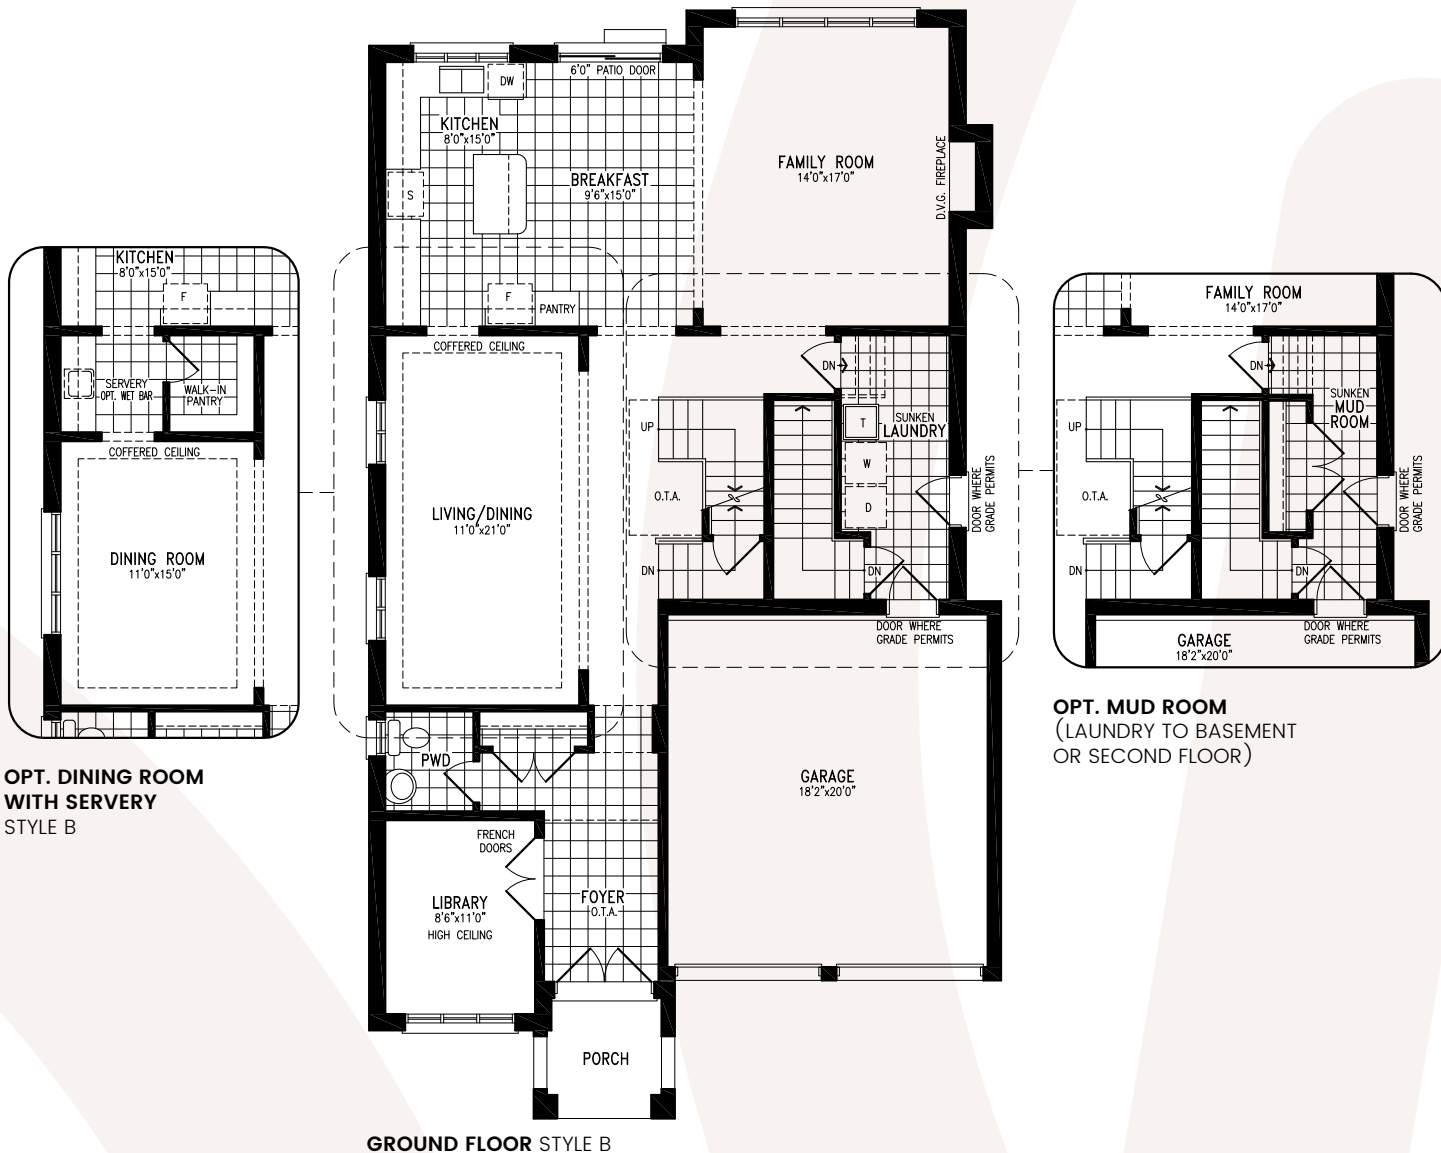

# SMYTHE

STYLE A | 3,110 SQ FT

# SMYTHE

STYLE B | 3,102 SQ FT

# SMYTHE

STYLE B | 3,102 SQ FT

GROUND FLOOR STYLE B

OPT. DINING ROOM  
WITH SERVERY  
STYLE B

OPT. MUD ROOM  
(LAUNDRY TO BASEMENT  
OR SECOND FLOOR)