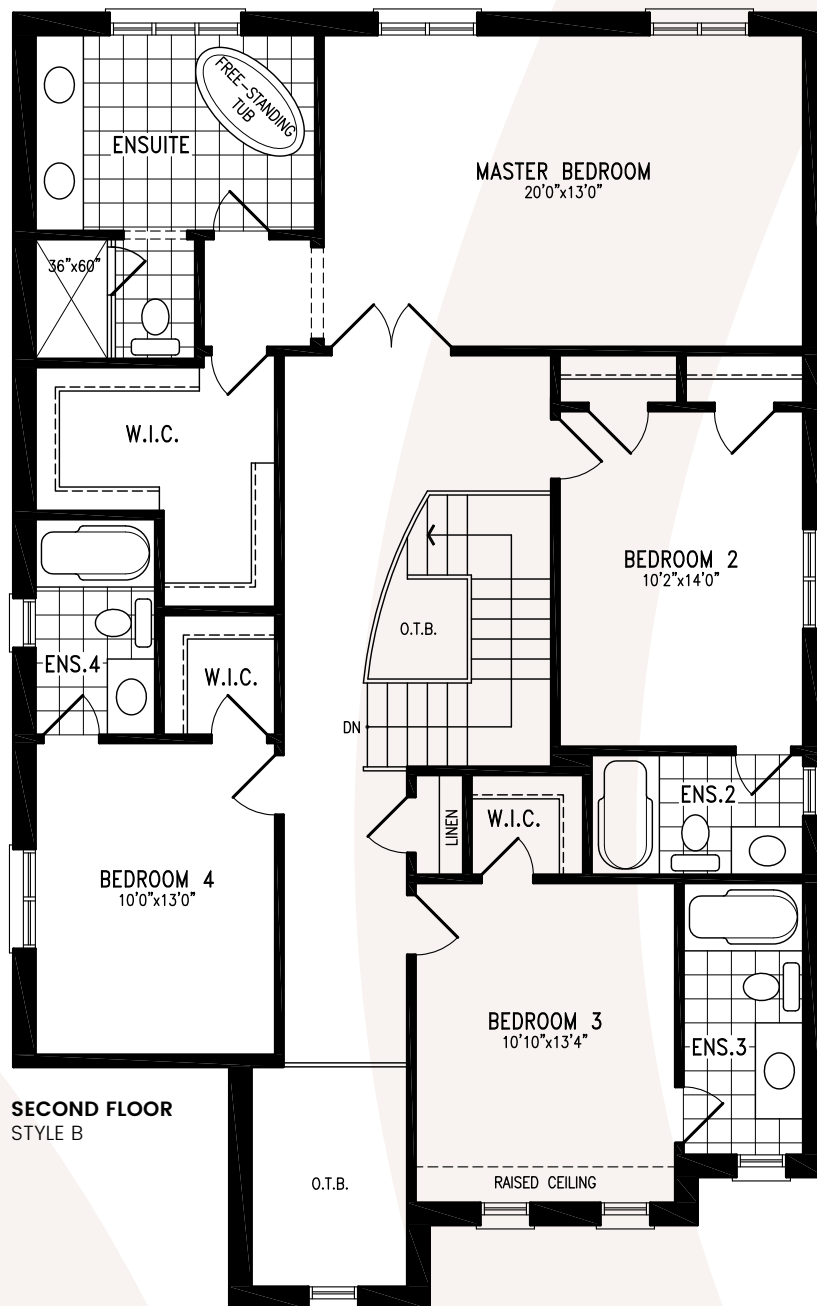

# SMYTHE

STYLE B | 3,102 SQ FT

# SMYTHE

STYLE B | 3,102 SQ FT

GROUND FLOOR STYLE B

OPT. DINING ROOM  
WITH SERVERY  
STYLE B

OPT. MUD ROOM  
(LAUNDRY TO BASEMENT  
OR SECOND FLOOR)