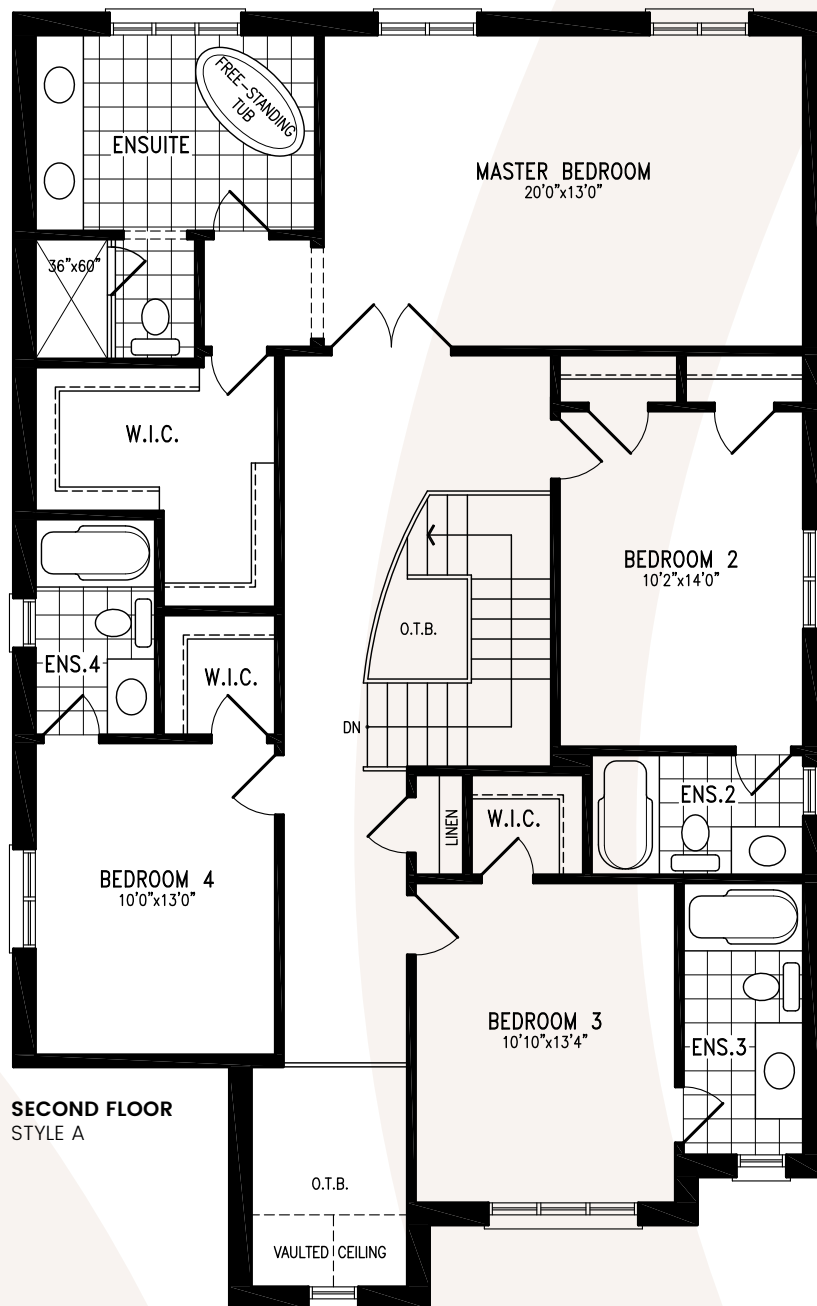

# SMYTHE

STYLE A | 3,110 SQ FT

# SMYTHE

STYLE A | 3,110 SQ FT

GROUND FLOOR STYLE A