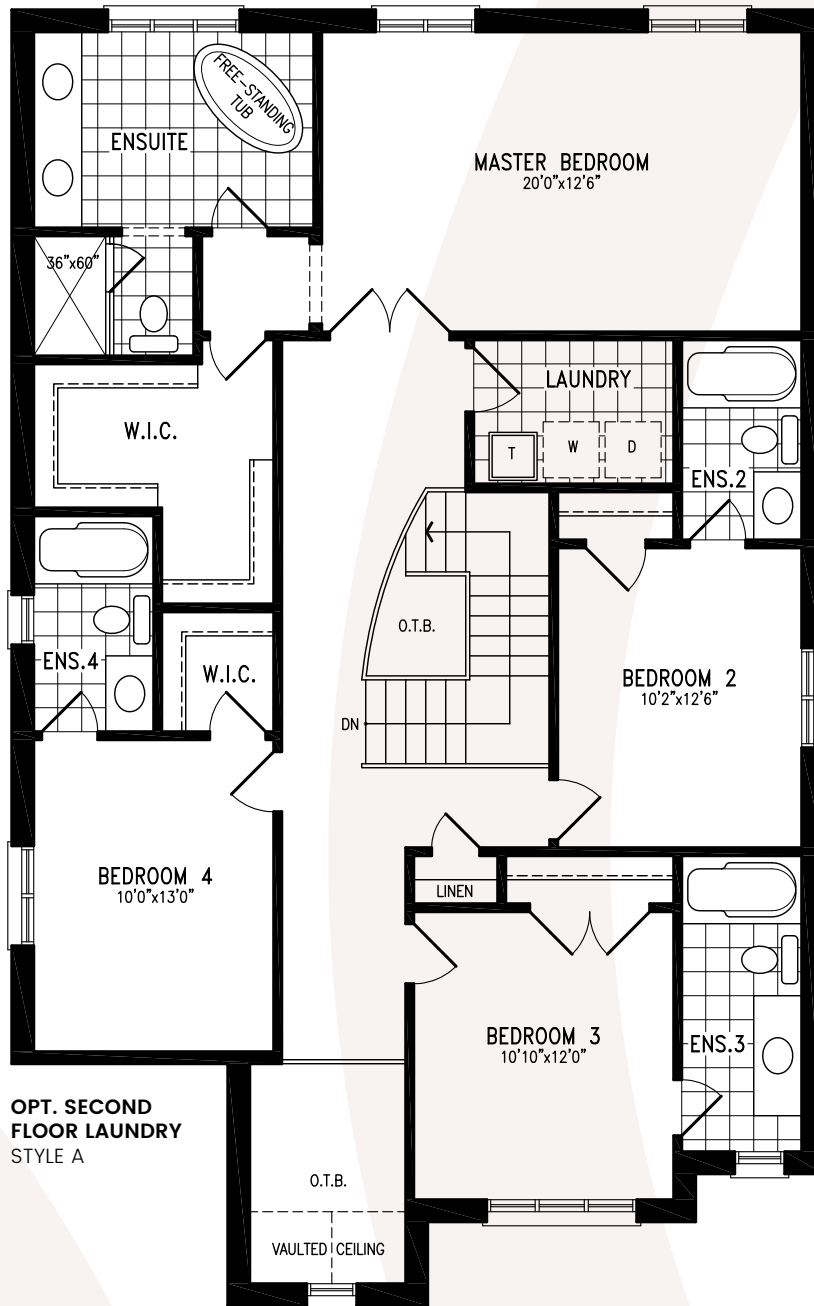

SMYTHE

STYLE A | 3,110 SQ FT

OPT. SECOND FLOOR LAUNDRY
STYLE A