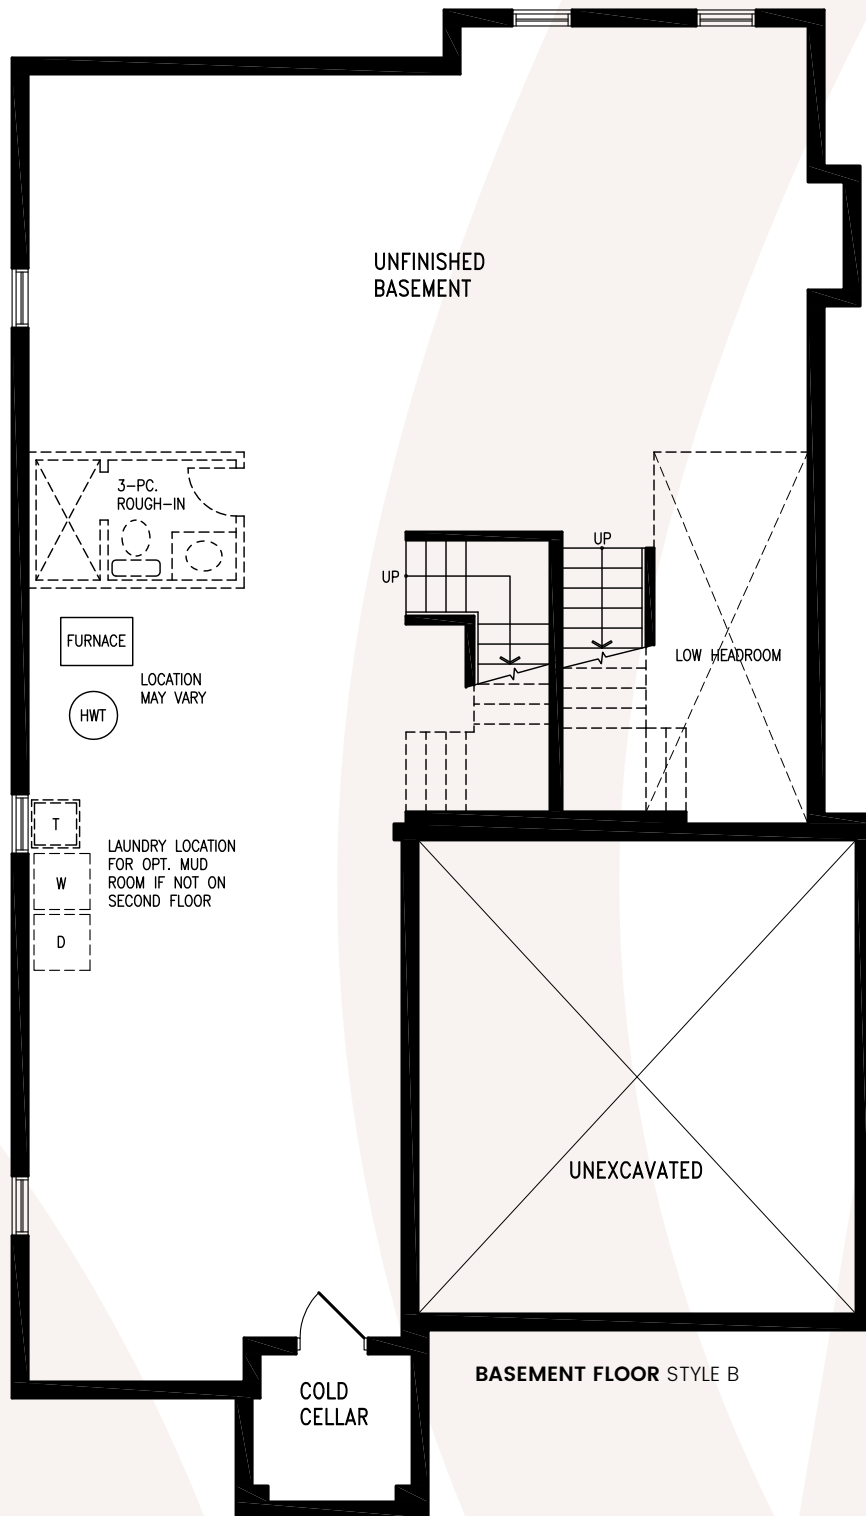

# SMYTHE

STYLE B | 3,102 SQ FT

# SMYTHE

STYLE B | 3,102 SQ FT

OPT. SECOND FLOOR LAUNDRY  
STYLE B