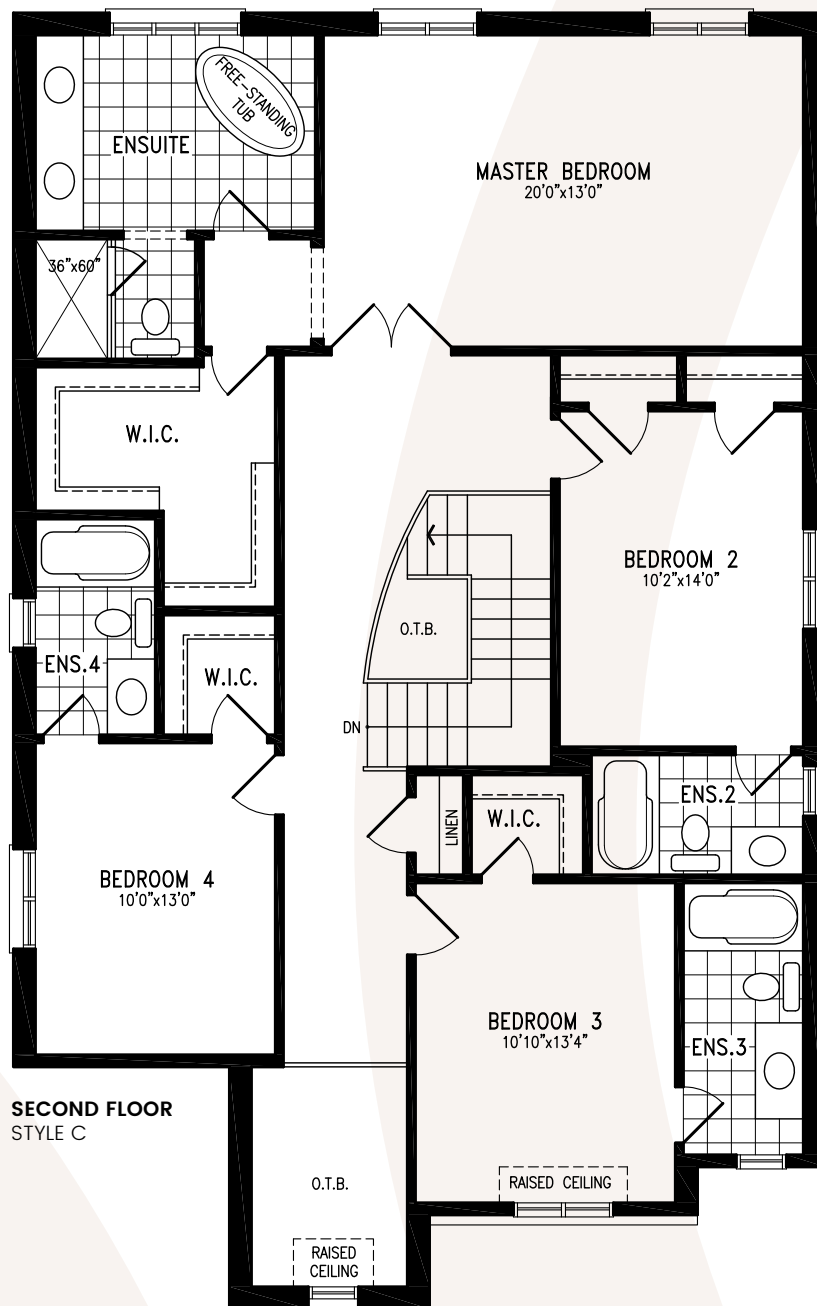

# SMYTHE

STYLE A | 3,110 SQ FT

# SMYTHE

STYLE C | 3,102 SQ FT

# SMYTHE

STYLE C | 3,102 SQ FT

**OPT. DINING ROOM  
WITH SERVERY  
STYLE C**

**OPT. MUD ROOM  
(LAUNDRY TO BASEMENT  
OR SECOND FLOOR)**

**GROUND FLOOR STYLE C**