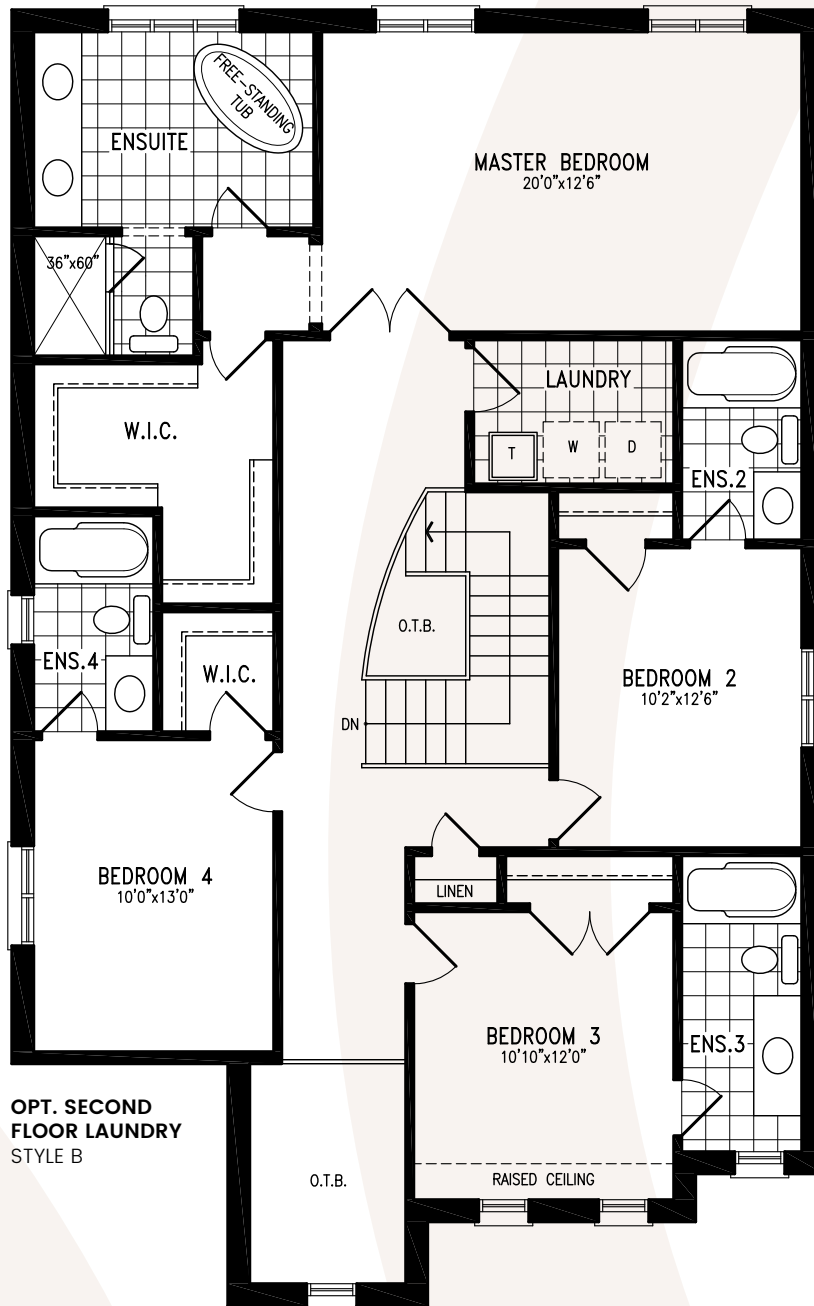

SMYTHE

STYLE B | 3,102 SQ FT

OPT. SECOND FLOOR LAUNDRY
STYLE B