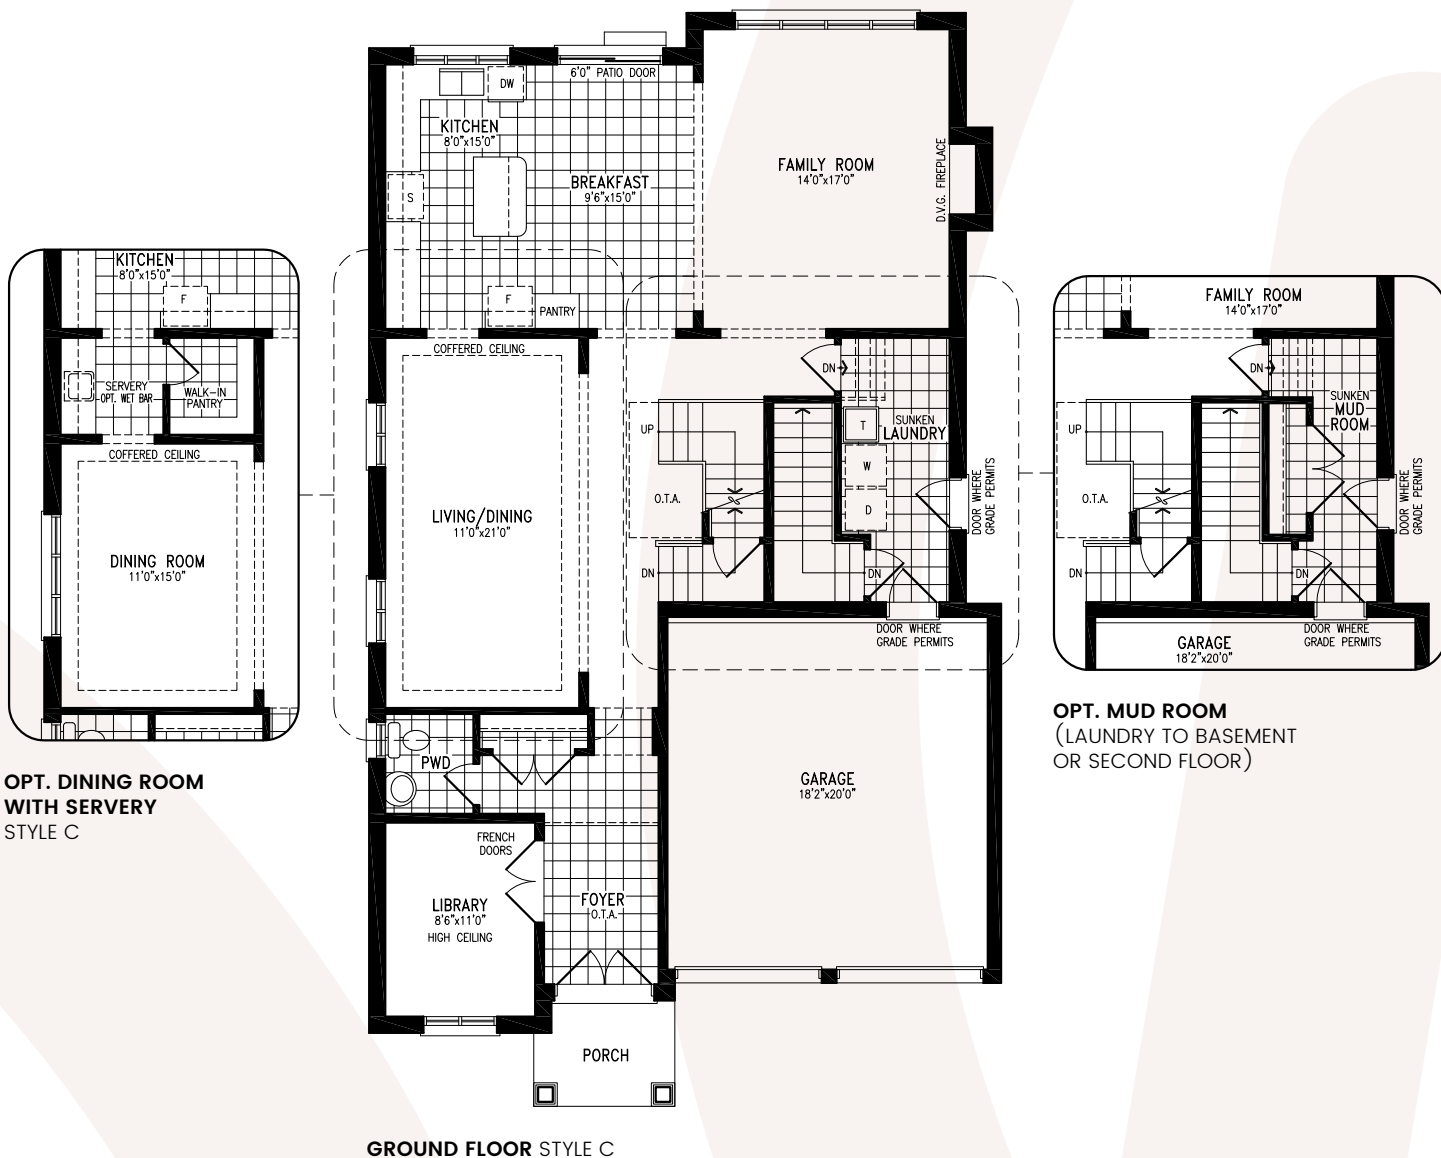

# SMYTHE

STYLE B | 3,102 SQ FT

# SMYTHE

STYLE C | 3,102 SQ FT

# SMYTHE

STYLE C | 3,102 SQ FT

**OPT. DINING ROOM  
WITH SERVERY  
STYLE C**

**OPT. MUD ROOM  
(LAUNDRY TO BASEMENT  
OR SECOND FLOOR)**

**GROUND FLOOR STYLE C**