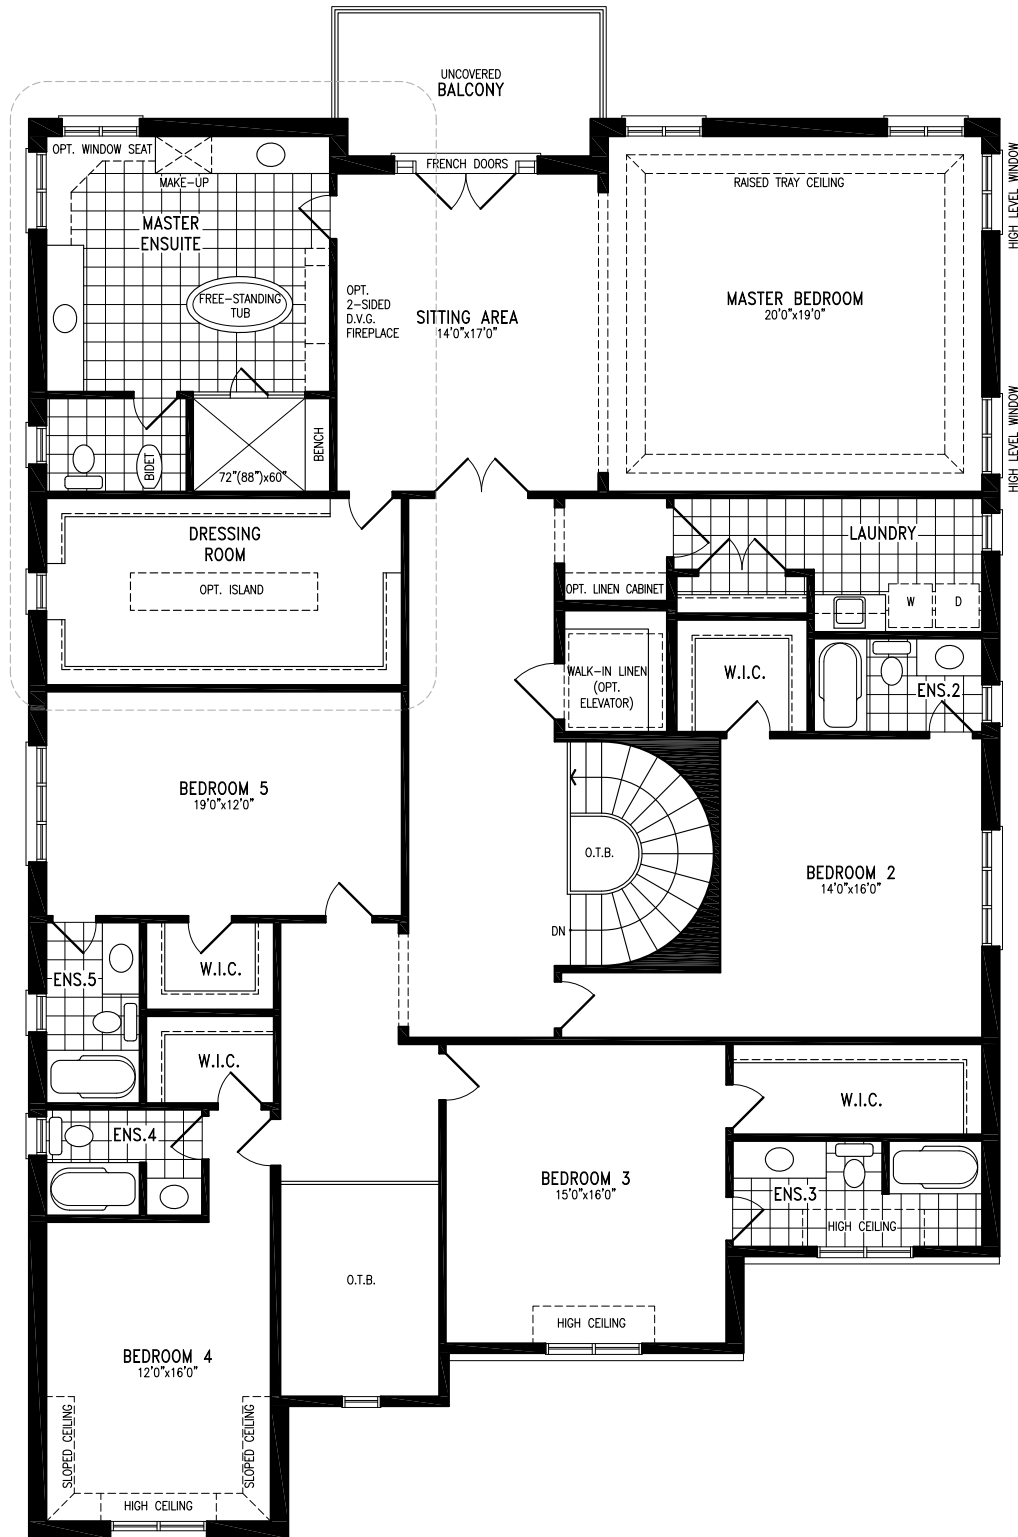

THE GRAPPA

Elevation B | 60' model

AVAILABLE FOR LOTS: 101, 105-107, 113-118,
123-125, 129-142, 176, 177, 182-185

THE GRAPPA

Elevation B | 60' model

6,249 SQ.FT.

5 BEDROOM

Elevation B
GROUND FLOOR

THE GRAPPA

Elevation B | 60' model

6,249 SQ.FT.

5 BEDROOM

Elevation B
STANDARD SECOND FLOOR

THE GRAPPA

Elevation B | 60' model

6,249 SQ.FT.

5 BEDROOM

Elevation B
OPTIONAL SECOND FLOOR W/LAUNDRY

THE GRAPPA

Elevation B | 60' model

6,249 SQ.FT.

5 BEDROOM

Elevation B
BASEMENT

THE GRAPPA ENC60-8 prices & specifications subject to change without notice. Useable square footage may vary from that stated herein. Artists concept only E. & O. E. © April 2017 CountryWide Homes. All rights reserved.

THE GRAPPA

Elevation C | 60' model

AVAILABLE FOR LOTS: 101, 105-107, 114-117,
123-125, 129-142, 176, 177, 182-185

THE GRAPPA

Elevation C | 60' model

6,262 SQ.FT.

5 BEDROOM

Elevation C
GROUND FLOOR