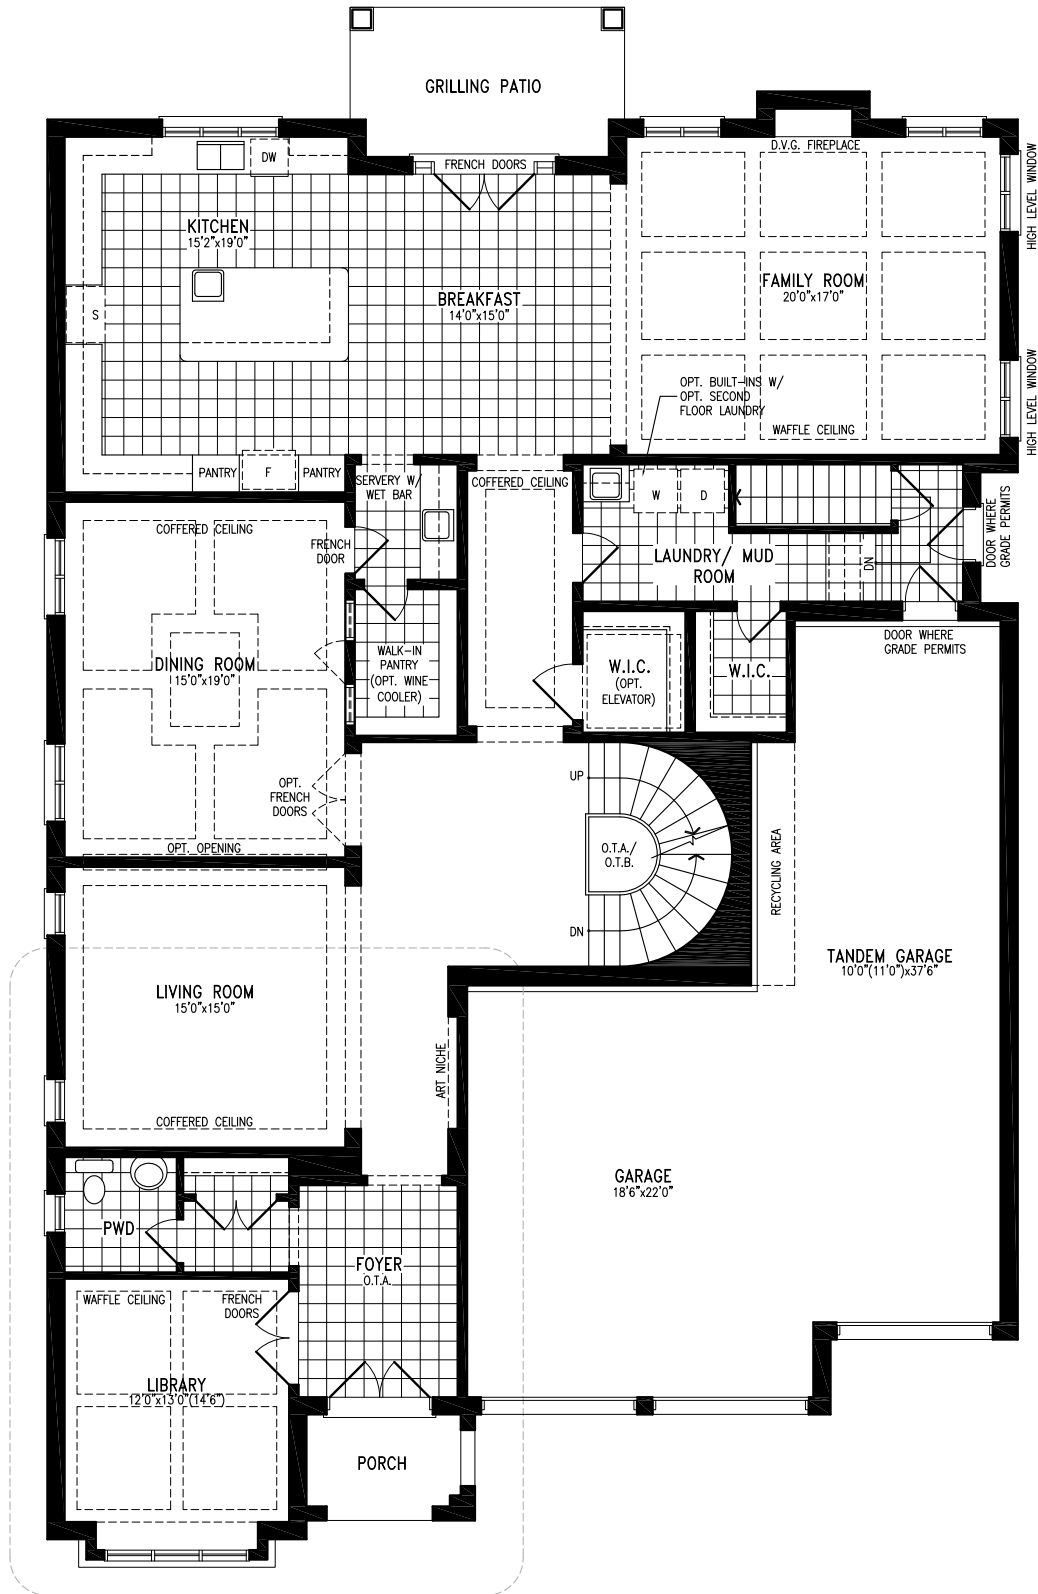

THE GRAPPA

Elevation A | 60' model

AVAILABLE FOR LOTS: 101, 105-107, 113-118,
123-125, 129-142, 176, 177, 182-185

THE GRAPPA

Elevation A | 60' model

6,246 SQ.FT.

5 BEDROOM

Elevation A
GROUND FLOOR

THE GRAPPA

Elevation A | 60' model

6,246 SQ.FT.

5 BEDROOM

Elevation A
STANDARD SECOND FLOOR

THE GRAPPA

Elevation A | 60' model

6,246 SQ.FT.

5 BEDROOM

Elevation A
OPTIONAL SECOND FLOOR W/LAUNDRY

THE GRAPPA

Elevation A | 60' model

6,246 SQ.FT.

5 BEDROOM

Elevation A
BASEMENT

THE GRAPPA ENC60-8 prices & specifications subject to change without notice. Useable square footage may vary from that stated herein. Artists concept only E. & O. E. © April 2017 CountryWide Homes. All rights reserved.

THE GRAPPA

Elevation B | 60' model

AVAILABLE FOR LOTS: 101, 105-107, 113-118,
123-125, 129-142, 176, 177, 182-185

THE GRAPPA

Elevation B | 60' model

6,249 SQ.FT.

5 BEDROOM

Elevation B
GROUND FLOOR