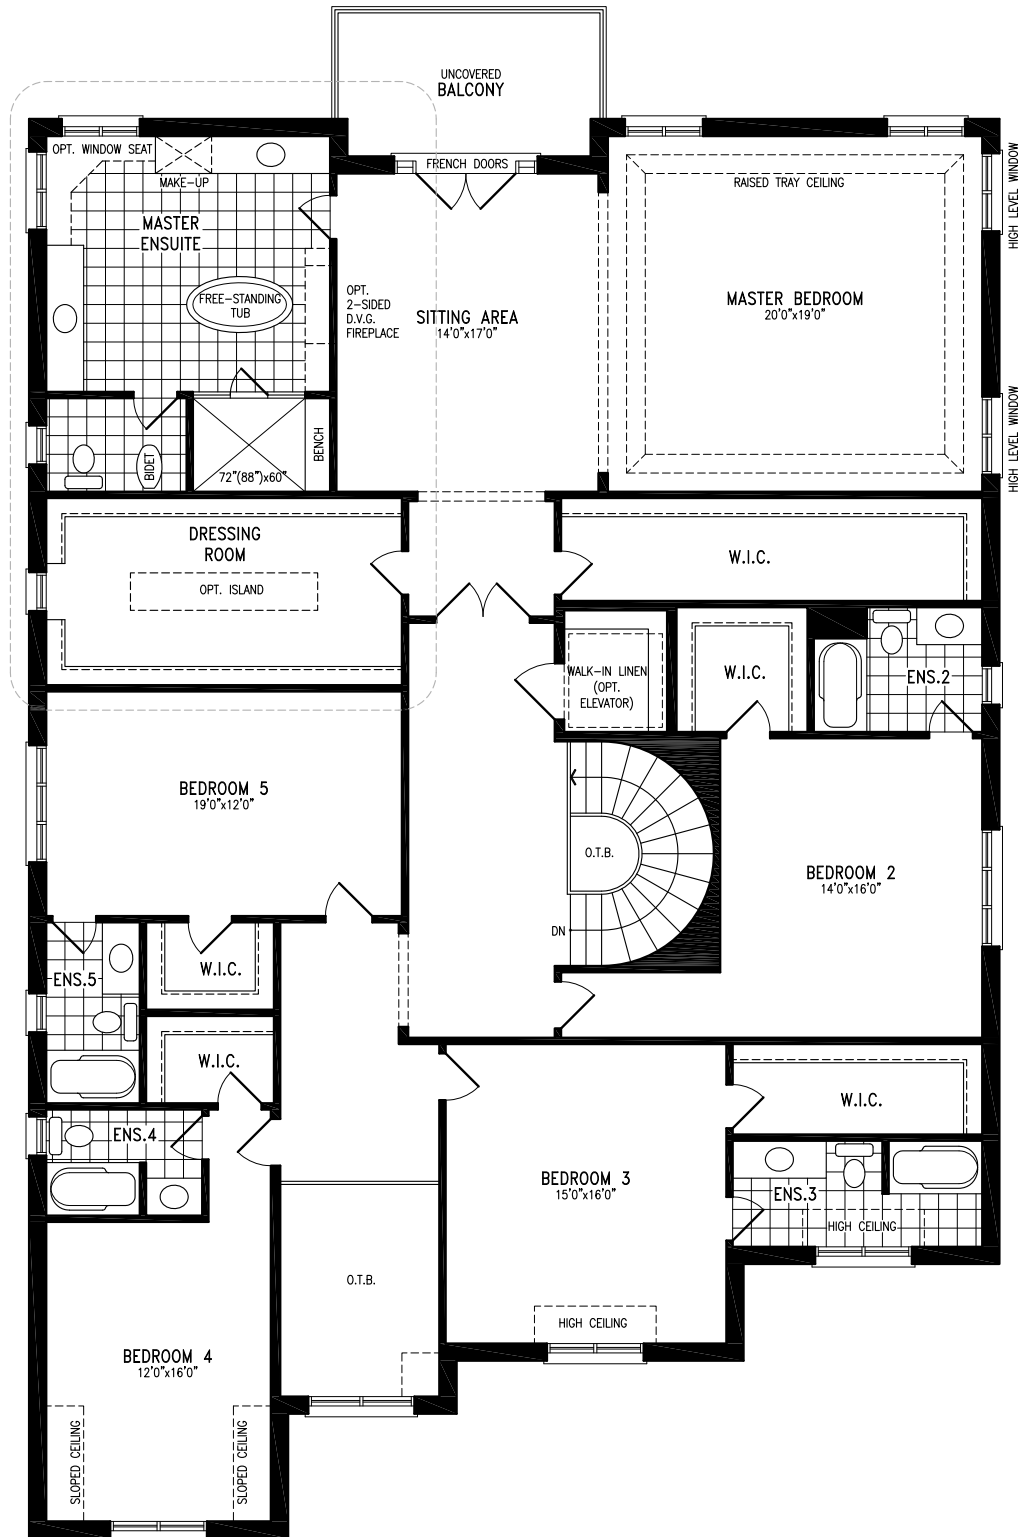

THE GRAPPA

Elevation A | 60' model

AVAILABLE FOR LOTS: 101, 105-107, 113-118,
123-125, 129-142, 176, 177, 182-185

THE GRAPPA

Elevation A | 60' model

6,246 SQ.FT.

5 BEDROOM

Elevation A
GROUND FLOOR

THE GRAPPA

Elevation A | 60' model

6,246 SQ.FT.

5 BEDROOM

Elevation A
STANDARD SECOND FLOOR

THE GRAPPA

Elevation A | 60' model

6,246 SQ.FT.

5 BEDROOM

Elevation A
OPTIONAL SECOND FLOOR W/LAUNDRY

THE GRAPPA

Elevation A | 60' model

6,246 SQ.FT.

5 BEDROOM

Elevation A
BASEMENT

THE GRAPPA ENC60-8 prices & specifications subject to change without notice. Useable square footage may vary from that stated herein. Artists concept only E. & O. E. © April 2017 CountryWide Homes. All rights reserved.

THE GRAPPA

Elevation B | 60' model

AVAILABLE FOR LOTS: 101, 105-107, 113-118,
123-125, 129-142, 176, 177, 182-185

THE GRAPPA

Elevation B | 60' model

6,249 SQ.FT.

5 BEDROOM

Elevation B
GROUND FLOOR