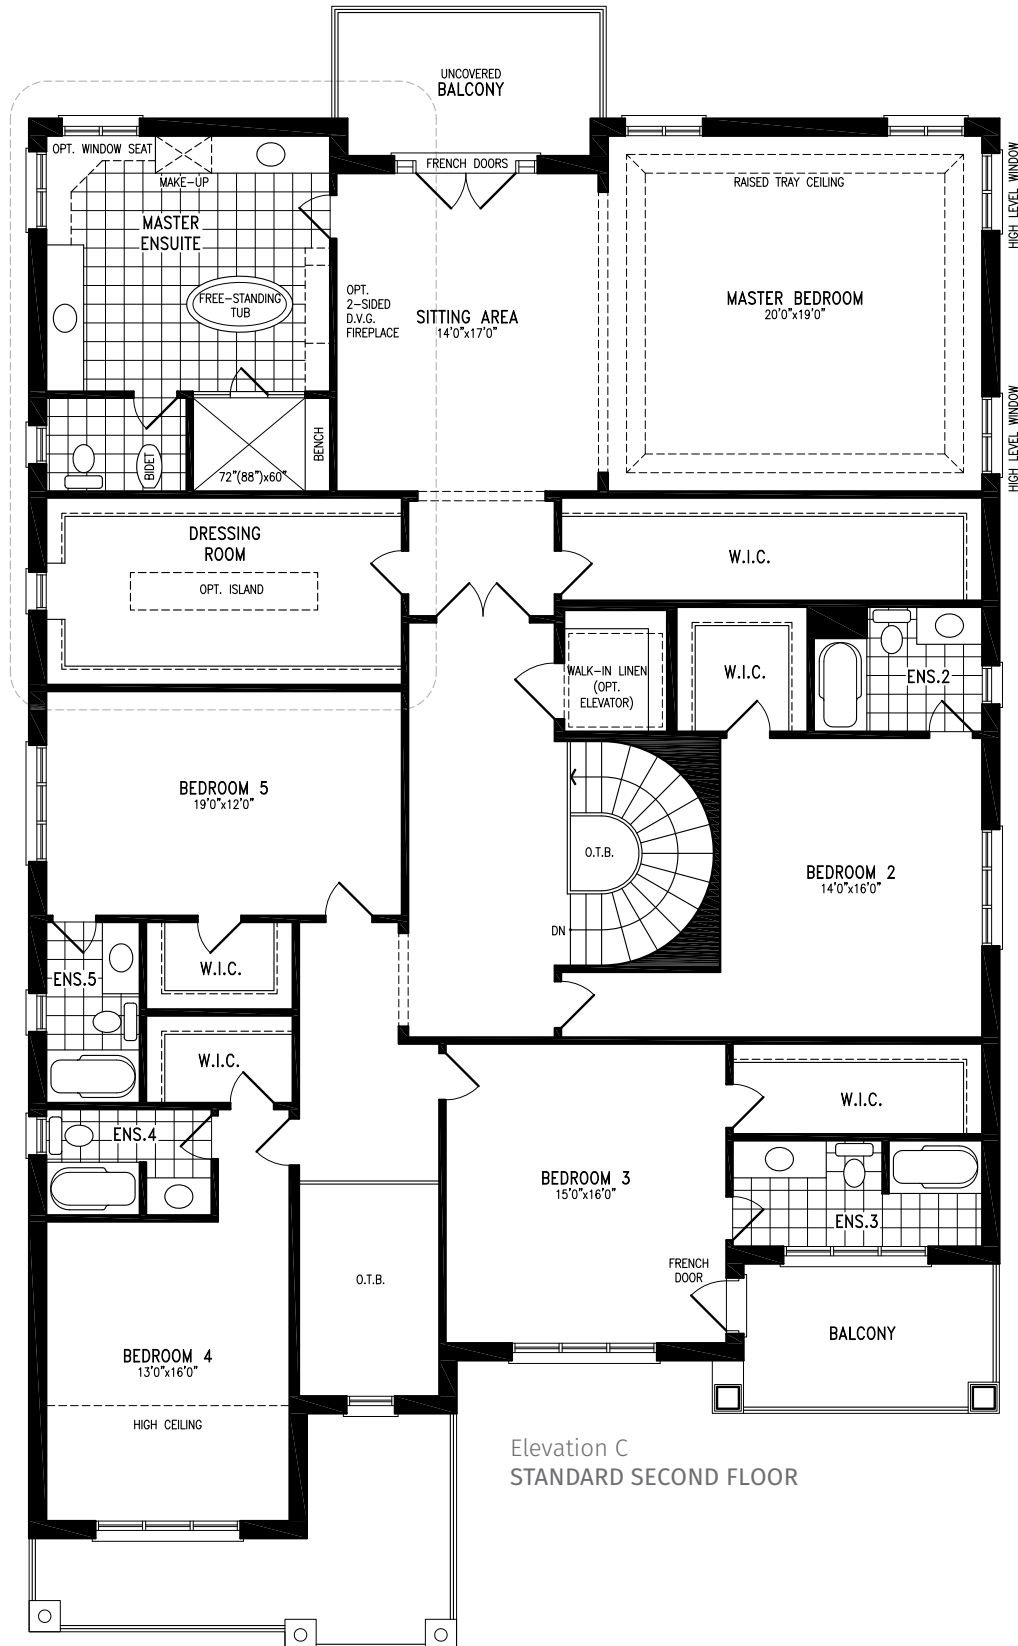

THE GRAPPA

Elevation A | 60' model

AVAILABLE FOR LOTS: 101, 105-107, 113-118,
123-125, 129-142, 176, 177, 182-185

THE GRAPPA

Elevation A | 60' model

6,246 SQ.FT.

5 BEDROOM

Elevation A
GROUND FLOOR

5 BEDROOM

Elevation B
OPTIONAL SECOND FLOOR W/LAUNDRY

THE GRAPPA

Elevation B | 60' model

6,249 SQ.FT.

5 BEDROOM

Elevation B
BASEMENT

THE GRAPPA ENC60-8 prices & specifications subject to change without notice. Useable square footage may vary from that stated herein. Artists concept only E. & O. E. © April 2017 CountryWide Homes. All rights reserved.

THE GRAPPA

Elevation C | 60' model

AVAILABLE FOR LOTS: 101, 105-107, 114-117,
123-125, 129-142, 176, 177, 182-185

THE GRAPPA

Elevation C | 60' model

6,262 SQ.FT.

5 BEDROOM

Elevation C
GROUND FLOOR

THE GRAPPA

Elevation C | 60' model

6,262 SQ.FT.

5 BEDROOM

Elevation C
STANDARD SECOND FLOOR

THE GRAPPA

Elevation C | 60' model

6,262 SQ.FT.