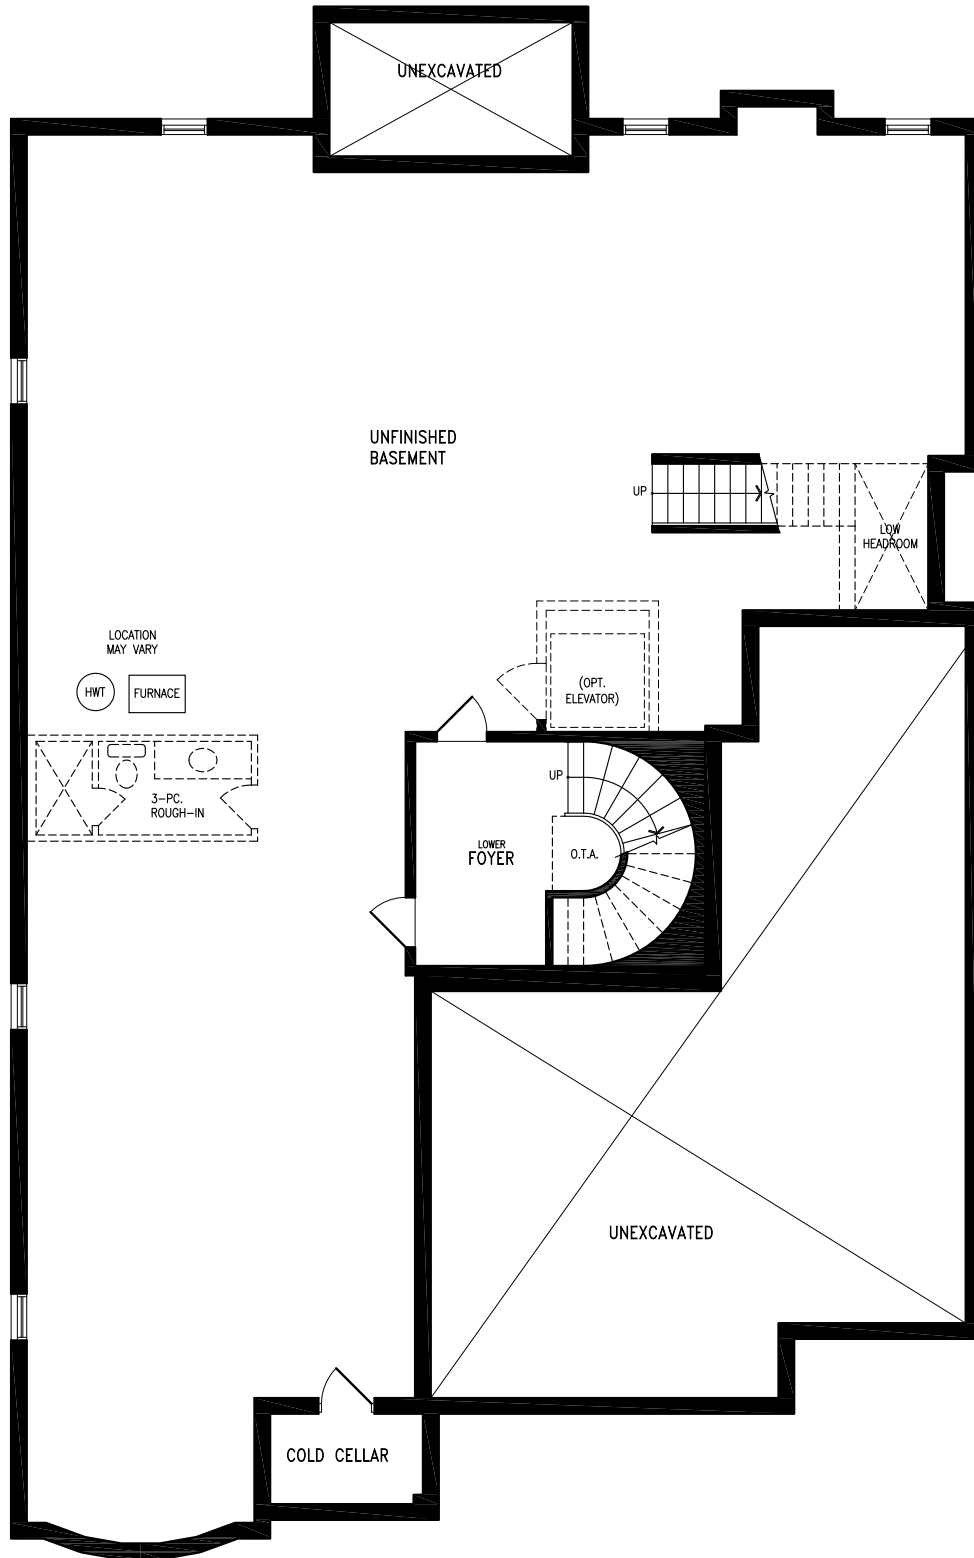

THE GRAPPA

Elevation A | 60' model

AVAILABLE FOR LOTS: 101, 105-107, 113-118,
123-125, 129-142, 176, 177, 182-185

THE GRAPPA

Elevation A | 60' model

6,246 SQ.FT.

5 BEDROOM

Elevation A
GROUND FLOOR

THE GRAPPA

Elevation A | 60' model

6,246 SQ.FT.

5 BEDROOM

Elevation A
STANDARD SECOND FLOOR

THE GRAPPA

Elevation A | 60' model

6,246 SQ.FT.

5 BEDROOM

Elevation A
OPTIONAL SECOND FLOOR W/LAUNDRY

THE GRAPPA

Elevation A | 60' model

6,246 SQ.FT.

5 BEDROOM

Elevation A
BASEMENT

THE GRAPPA ENC60-8 prices & specifications subject to change without notice. Useable square footage may vary from that stated herein. Artists concept only E. & O. E. © April 2017 CountryWide Homes. All rights reserved.

THE GRAPPA

Elevation B | 60' model

AVAILABLE FOR LOTS: 101, 105-107, 113-118,
123-125, 129-142, 176, 177, 182-185

THE GRAPPA

Elevation B | 60' model

6,249 SQ.FT.

5 BEDROOM

Elevation B
GROUND FLOOR