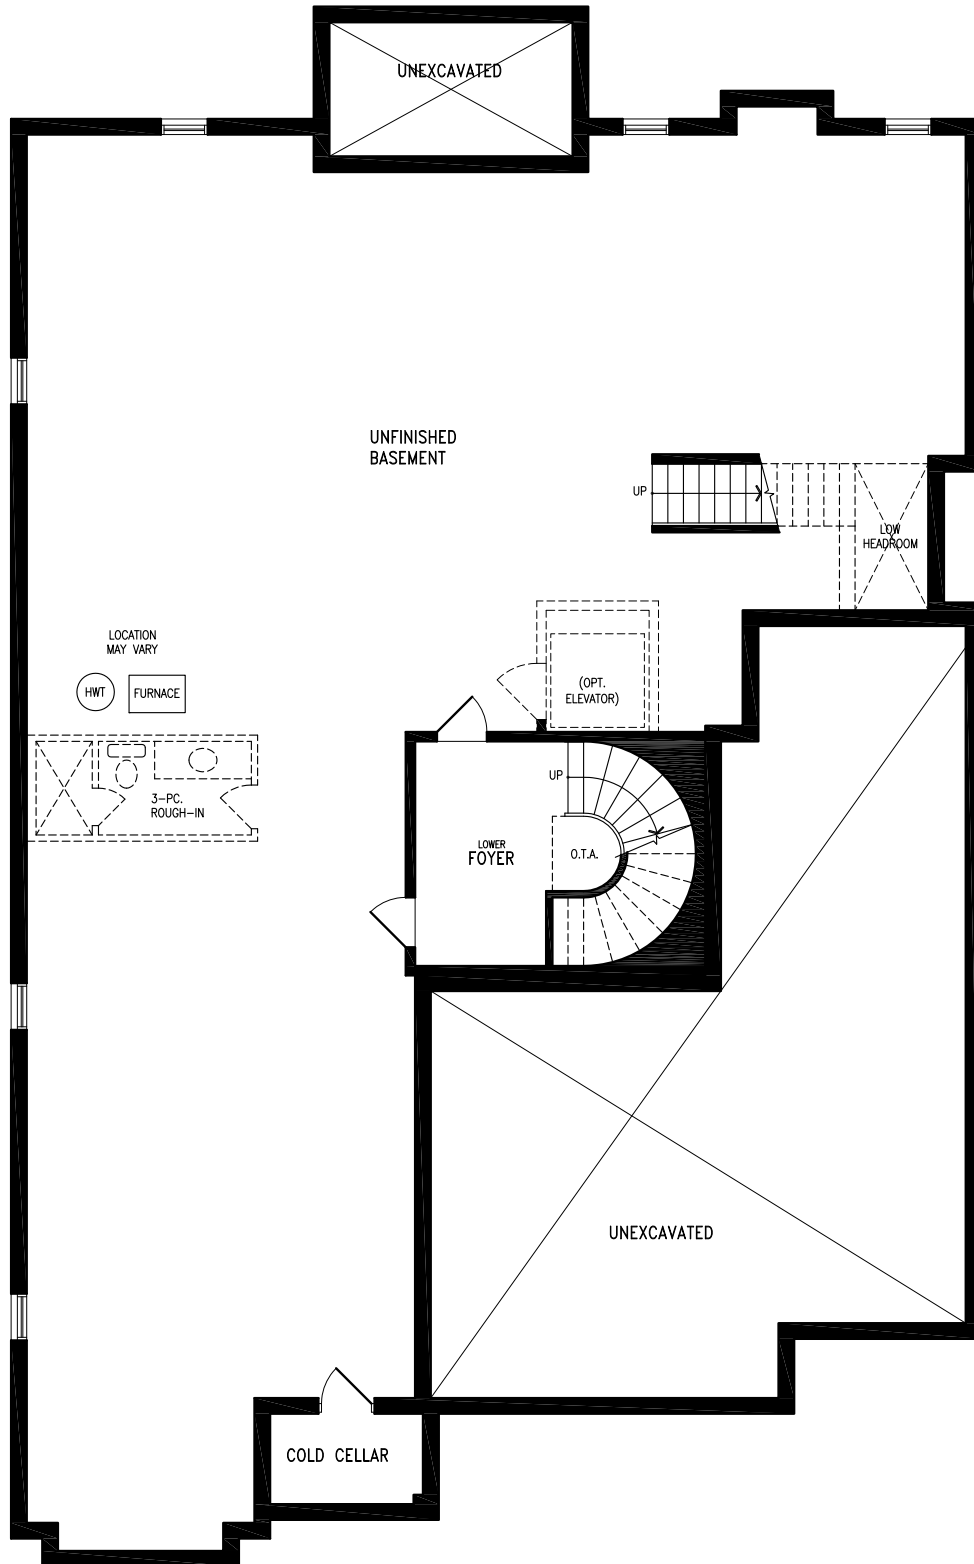

THE GRAPPA

Elevation B | 60' model

6,249 SQ.FT.

5 BEDROOM

Elevation B
STANDARD SECOND FLOOR

THE GRAPPA

Elevation B | 60' model

6,249 SQ.FT.

5 BEDROOM

Elevation B
OPTIONAL SECOND FLOOR W/LAUNDRY

THE GRAPPA

Elevation B | 60' model

6,249 SQ.FT.

5 BEDROOM

Elevation B
BASEMENT

THE GRAPPA ENC60-8 prices & specifications subject to change without notice. Useable square footage may vary from that stated herein. Artists concept only E. & O. E. © April 2017 CountryWide Homes. All rights reserved.

THE GRAPPA

Elevation C | 60' model

AVAILABLE FOR LOTS: 101, 105-107, 114-117,
123-125, 129-142, 176, 177, 182-185

THE GRAPPA

Elevation C | 60' model

6,262 SQ.FT.

5 BEDROOM

Elevation C
GROUND FLOOR