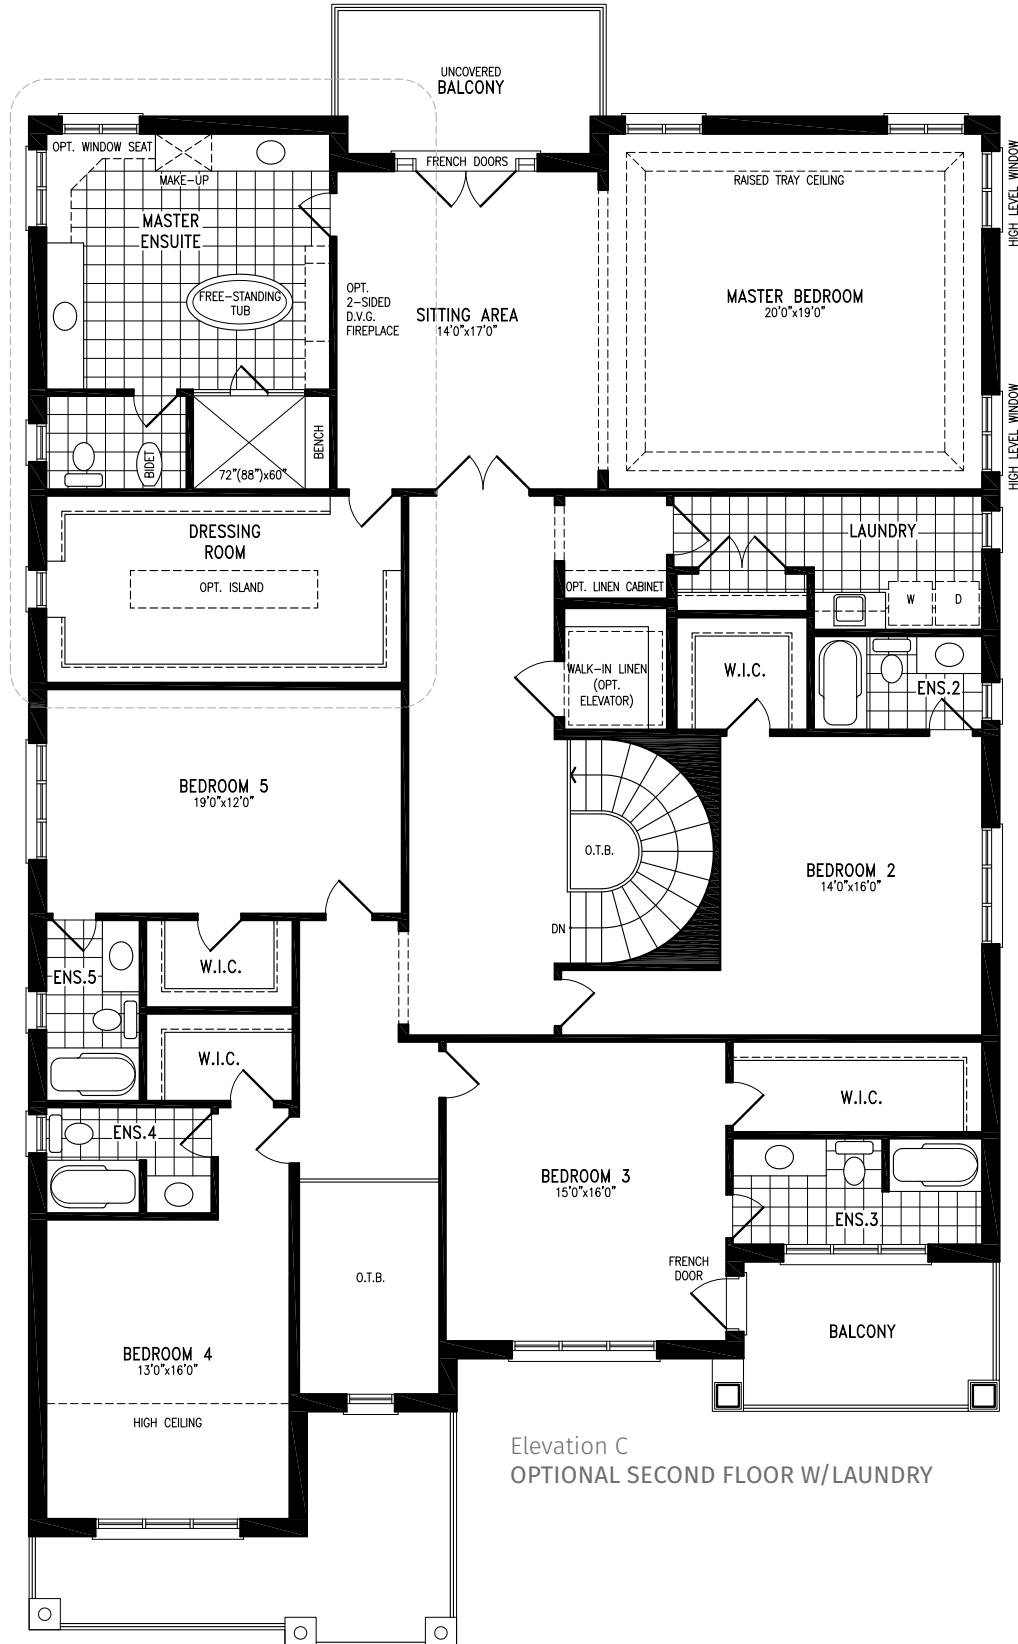

THE GRAPPA

Elevation A | 60' model

AVAILABLE FOR LOTS: 101, 105-107, 113-118,
123-125, 129-142, 176, 177, 182-185

THE GRAPPA

Elevation A | 60' model

6,246 SQ.FT.

5 BEDROOM

Elevation A
GROUND FLOOR

THE GRAPPA

Elevation C | 60' model

AVAILABLE FOR LOTS: 101, 105-107, 114-117,
123-125, 129-142, 176, 177, 182-185

THE GRAPPA

Elevation C | 60' model

6,262 SQ.FT.

5 BEDROOM

Elevation C
GROUND FLOOR

THE GRAPPA

Elevation C | 60' model

6,262 SQ.FT.

5 BEDROOM

Elevation C
STANDARD SECOND FLOOR

THE GRAPPA

Elevation C | 60' model

6,262 SQ.FT.

5 BEDROOM

THE GRAPPA

Elevation C | 60' model

6,262 SQ.FT.

5 BEDROOM

THE GRAPPA ENC60-8 prices & specifications subject to change without notice. Useable square footage may vary from that stated herein. Artists concept only E. & O. E. © April 2017 CountryWide Homes. All rights reserved.