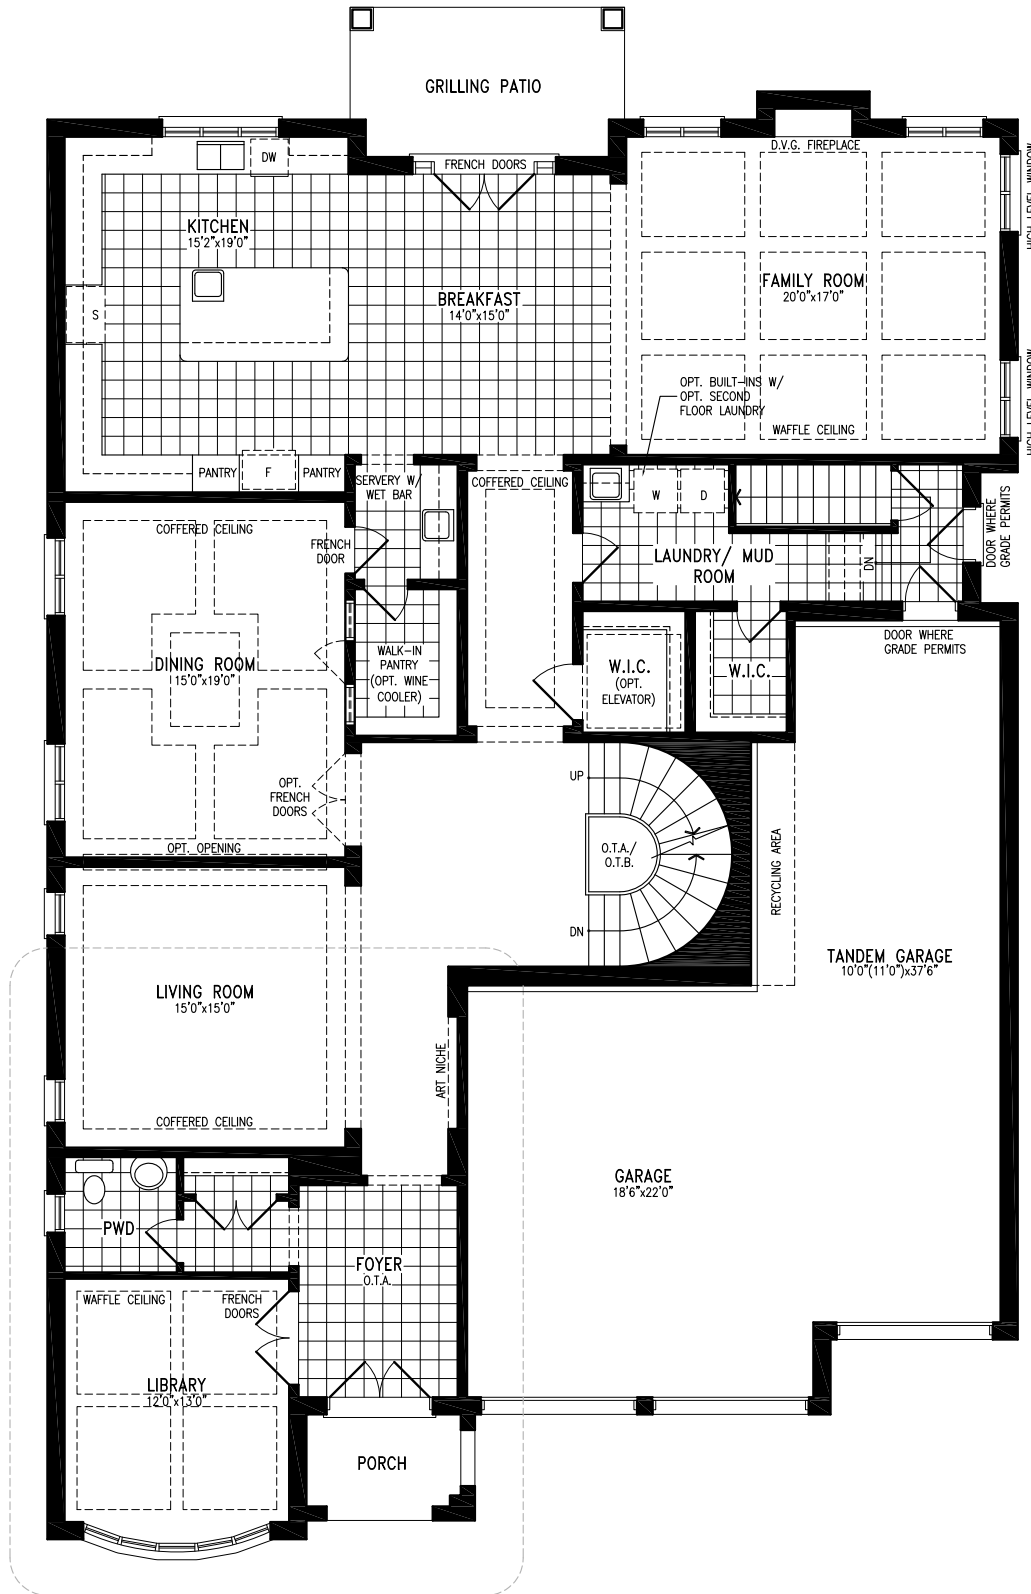

THE GRAPPA

Elevation A | 60' model

AVAILABLE FOR LOTS: 101, 105-107, 113-118,
123-125, 129-142, 176, 177, 182-185

THE GRAPPA

Elevation A | 60' model

6,246 SQ.FT.

5 BEDROOM

Elevation A
GROUND FLOOR

THE GRAPPA

Elevation A | 60' model

6,246 SQ.FT.

5 BEDROOM

Elevation A
STANDARD SECOND FLOOR

THE GRAPPA

Elevation A | 60' model

6,246 SQ.FT.

5 BEDROOM

Elevation A
OPTIONAL SECOND FLOOR W/LAUNDRY

THE GRAPPA

Elevation A | 60' model

6,246 SQ.FT.

5 BEDROOM

Elevation A
BASEMENT

THE GRAPPA ENC60-8 prices & specifications subject to change without notice. Useable square footage may vary from that stated herein. Artists concept only E. & O. E. © April 2017 CountryWide Homes. All rights reserved.

THE GRAPPA

Elevation B | 60' model

AVAILABLE FOR LOTS: 101, 105-107, 113-118,
123-125, 129-142, 176, 177, 182-185

THE GRAPPA

Elevation B | 60' model

6,249 SQ.FT.

5 BEDROOM

Elevation B
GROUND FLOOR