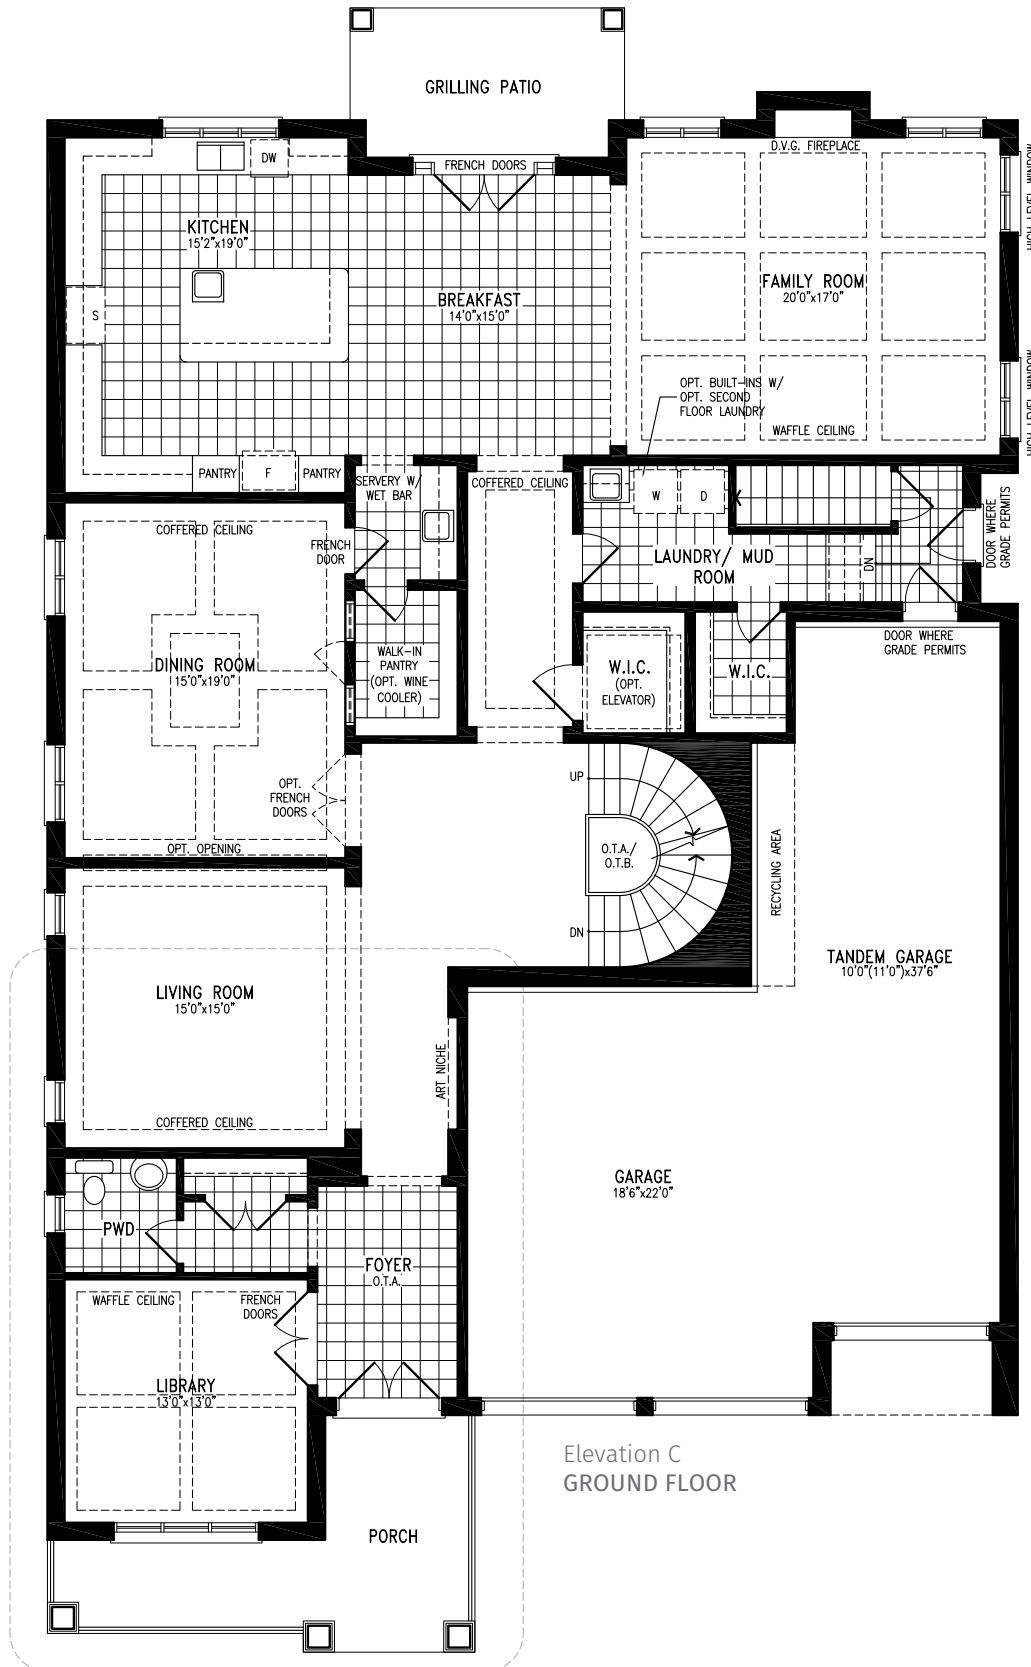

THE GRAPPA

Elevation A | 60' model

AVAILABLE FOR LOTS: 101, 105-107, 113-118,
123-125, 129-142, 176, 177, 182-185

THE GRAPPA

Elevation A | 60' model

6,246 SQ.FT.

5 BEDROOM

Elevation A
GROUND FLOOR

5 BEDROOM

Elevation B
OPTIONAL SECOND FLOOR W/LAUNDRY

THE GRAPPA

Elevation B | 60' model

6,249 SQ.FT.

5 BEDROOM

Elevation B
BASEMENT

THE GRAPPA ENC60-8 prices & specifications subject to change without notice. Useable square footage may vary from that stated herein. Artists concept only E. & O. E. © April 2017 CountryWide Homes. All rights reserved.

THE GRAPPA

Elevation C | 60' model

AVAILABLE FOR LOTS: 101, 105-107, 114-117,
123-125, 129-142, 176, 177, 182-185

THE GRAPPA

Elevation C | 60' model

6,262 SQ.FT.

5 BEDROOM

Elevation C
GROUND FLOOR

THE GRAPPA

Elevation C | 60' model

6,262 SQ.FT.

5 BEDROOM

Elevation C
STANDARD SECOND FLOOR

THE GRAPPA

Elevation C | 60' model

6,262 SQ.FT.