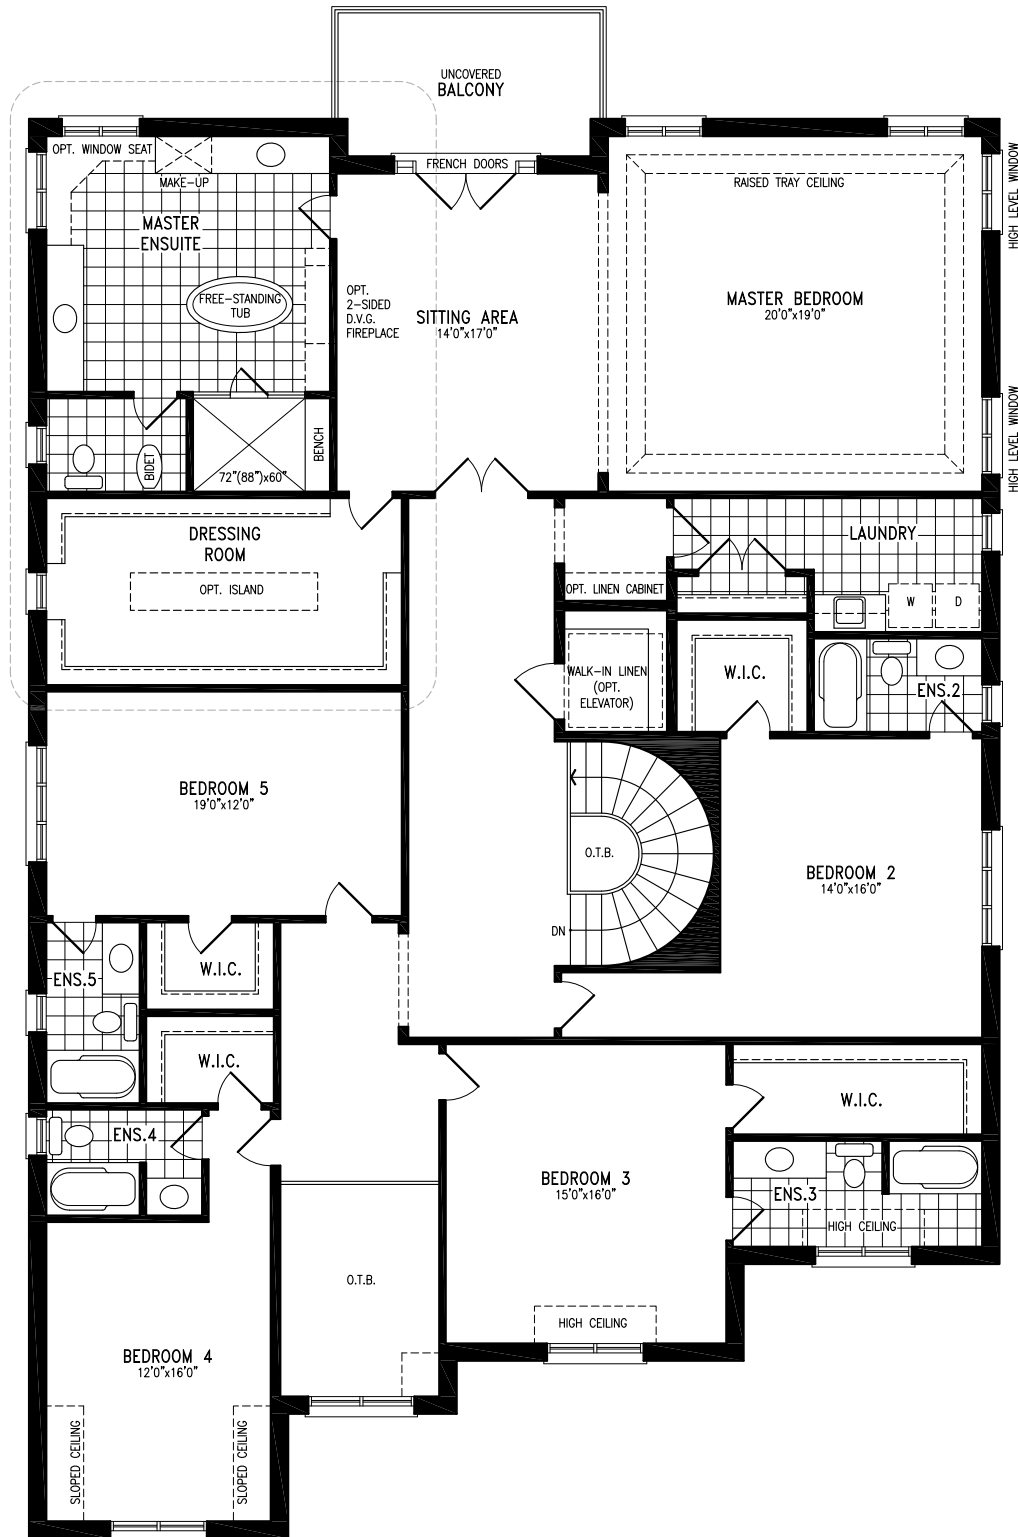

THE GRAPPA

Elevation A | 60' model

AVAILABLE FOR LOTS: 101, 105-107, 113-118,
123-125, 129-142, 176, 177, 182-185

THE GRAPPA

Elevation A | 60' model

6,246 SQ.FT.

5 BEDROOM

Elevation A
GROUND FLOOR

THE GRAPPA

Elevation A | 60' model

6,246 SQ.FT.

5 BEDROOM

Elevation A
STANDARD SECOND FLOOR

THE GRAPPA

Elevation A | 60' model

6,246 SQ.FT.

5 BEDROOM

Elevation A
OPTIONAL SECOND FLOOR W/LAUNDRY

THE GRAPPA

Elevation A | 60' model

6,246 SQ.FT.

5 BEDROOM

Elevation A
BASEMENT

THE GRAPPA ENC60-8 prices & specifications subject to change without notice. Useable square footage may vary from that stated herein. Artists concept only E. & O. E. © April 2017 CountryWide Homes. All rights reserved.

THE GRAPPA

Elevation B | 60' model

AVAILABLE FOR LOTS: 101, 105-107, 113-118,
123-125, 129-142, 176, 177, 182-185

THE GRAPPA

Elevation B | 60' model

6,249 SQ.FT.

5 BEDROOM

Elevation B
GROUND FLOOR