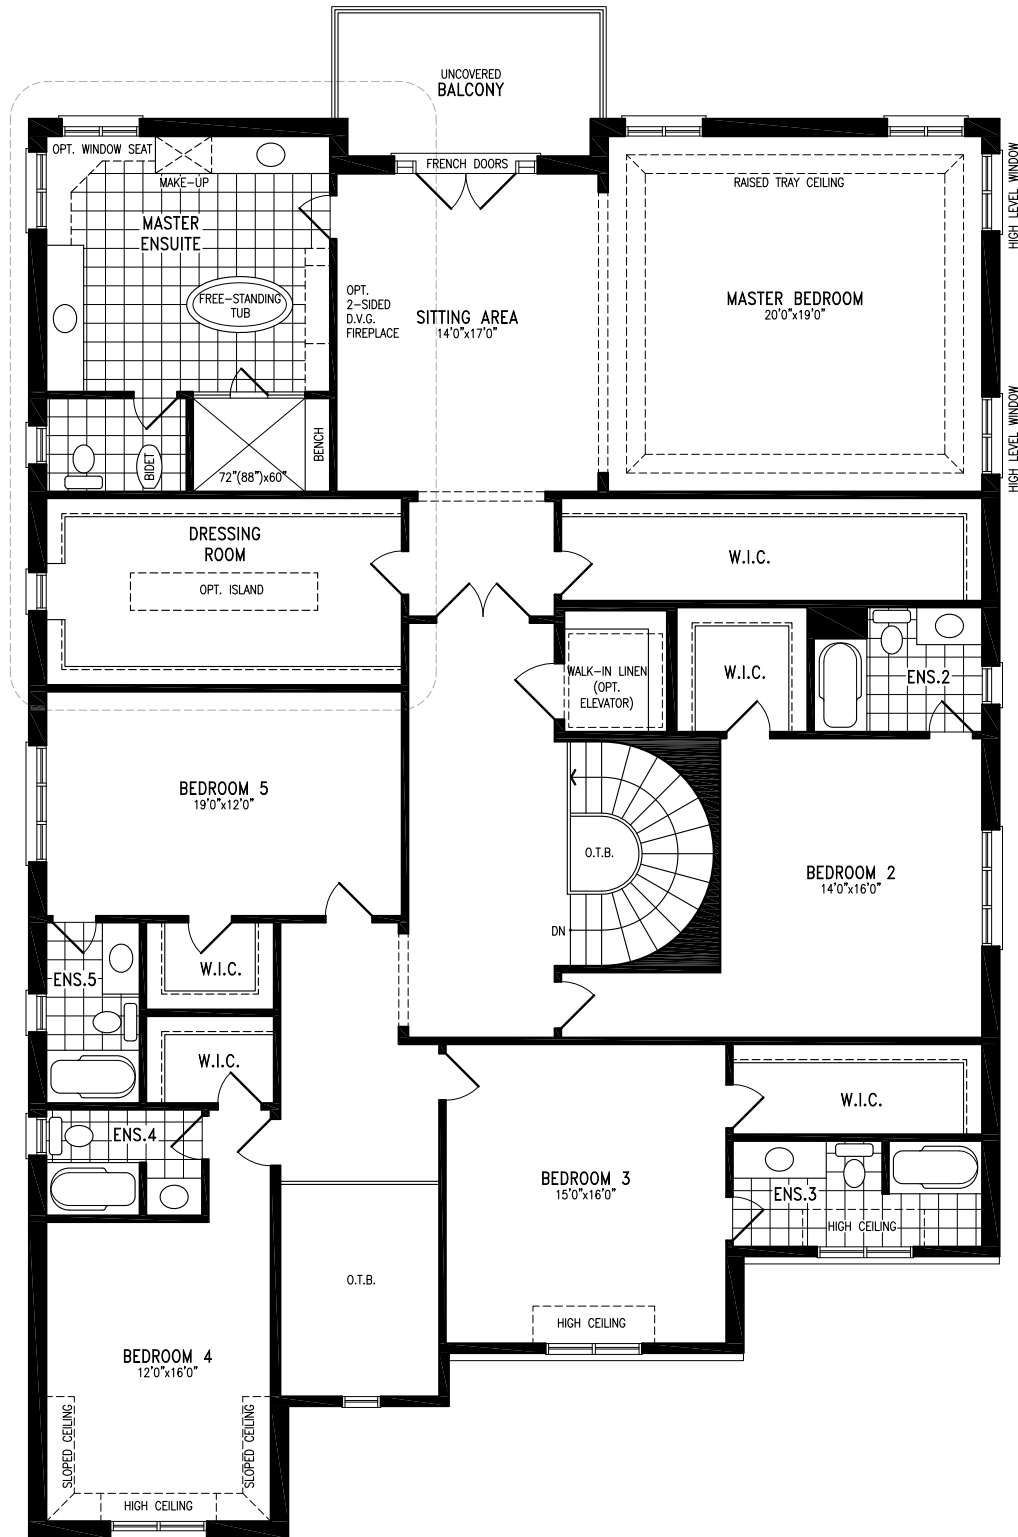

THE GRAPPA

Elevation A | 60' model

AVAILABLE FOR LOTS: 101, 105-107, 113-118,
123-125, 129-142, 176, 177, 182-185

THE GRAPPA

Elevation A | 60' model

6,246 SQ.FT.

5 BEDROOM

Elevation A
GROUND FLOOR

5 BEDROOM

Elevation A
OPTIONAL SECOND FLOOR W/LAUNDRY

THE GRAPPA

Elevation A | 60' model

6,246 SQ.FT.

5 BEDROOM

Elevation A
BASEMENT

THE GRAPPA ENC60-8 prices & specifications subject to change without notice. Useable square footage may vary from that stated herein. Artists concept only E. & O. E. © April 2017 CountryWide Homes. All rights reserved.

THE GRAPPA

Elevation B | 60' model

AVAILABLE FOR LOTS: 101, 105-107, 113-118,
123-125, 129-142, 176, 177, 182-185

THE GRAPPA

Elevation B | 60' model

6,249 SQ.FT.

5 BEDROOM

Elevation B
GROUND FLOOR

THE GRAPPA

Elevation B | 60' model

6,249 SQ.FT.

5 BEDROOM

Elevation B
STANDARD SECOND FLOOR

THE GRAPPA

Elevation B | 60' model

6,249 SQ.FT.