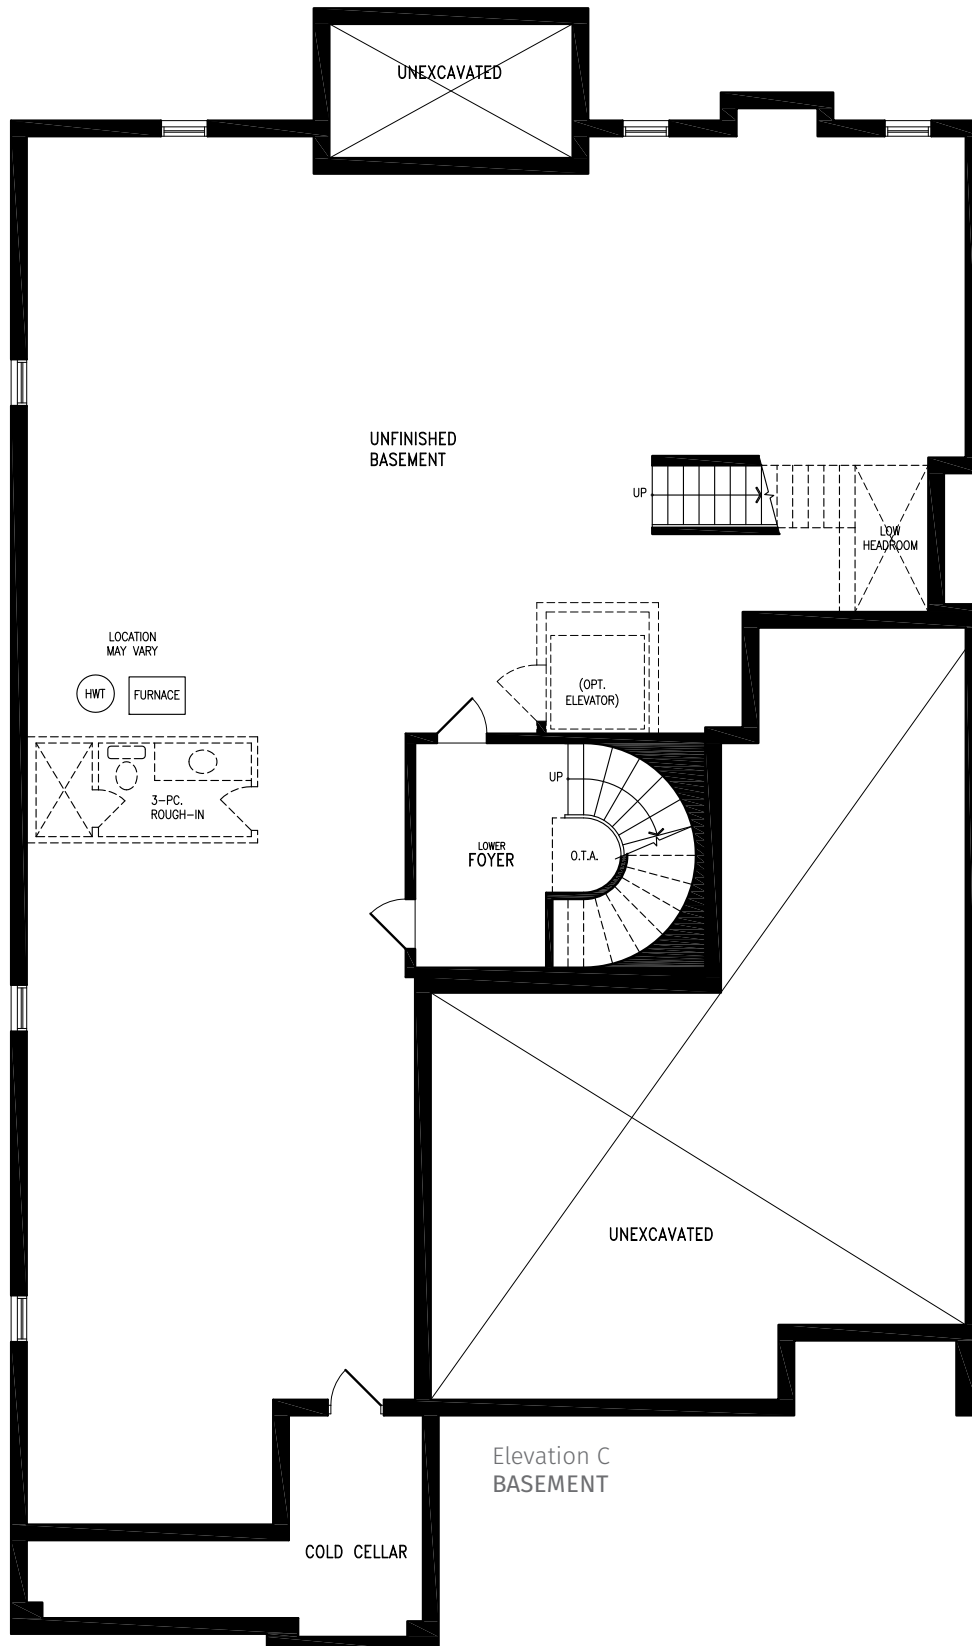

THE GRAPPA

Elevation A | 60' model

AVAILABLE FOR LOTS: 101, 105-107, 113-118,
123-125, 129-142, 176, 177, 182-185

THE GRAPPA

Elevation A | 60' model

6,246 SQ.FT.

5 BEDROOM

Elevation A
GROUND FLOOR

THE GRAPPA

Elevation C | 60' model

AVAILABLE FOR LOTS: 101, 105-107, 114-117,
123-125, 129-142, 176, 177, 182-185

THE GRAPPA

Elevation C | 60' model

6,262 SQ.FT.

5 BEDROOM

Elevation C
GROUND FLOOR

THE GRAPPA

Elevation C | 60' model

6,262 SQ.FT.

5 BEDROOM

Elevation C
STANDARD SECOND FLOOR

THE GRAPPA

Elevation C | 60' model

6,262 SQ.FT.

5 BEDROOM

THE GRAPPA

Elevation C | 60' model

6,262 SQ.FT.

5 BEDROOM

THE GRAPPA ENC60-8 prices & specifications subject to change without notice. Useable square footage may vary from that stated herein. Artists concept only E. & O. E. © April 2017 CountryWide Homes. All rights reserved.